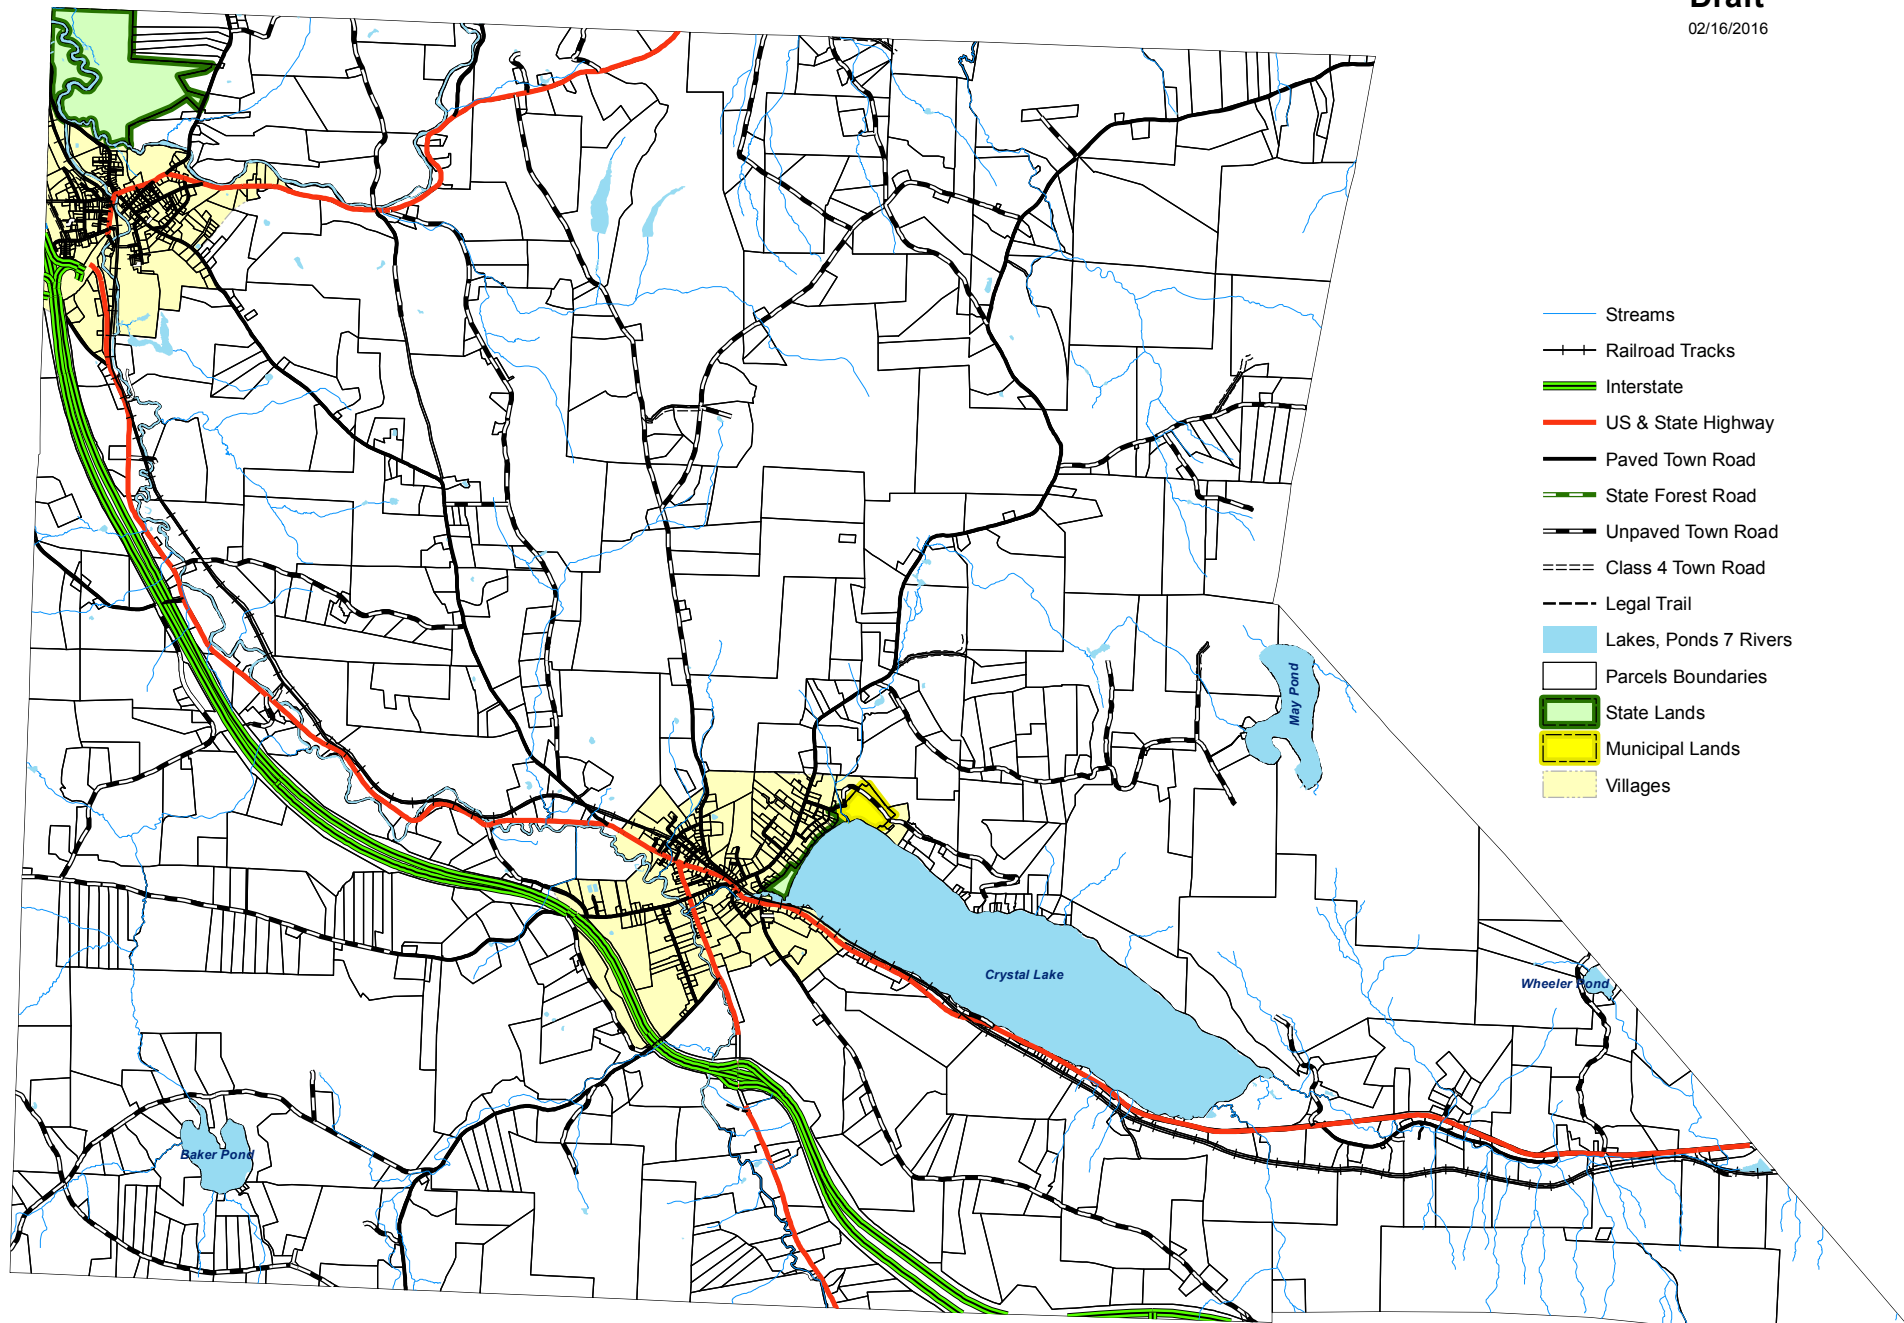

Town of Barton, VT Base Map Draft

02/16/2016

- Streams
- Railroad Tracks
- Interstate
- US & State Highway
- Paved Town Road
- State Forest Road
- Unpaved Town Road
- Class 4 Town Road
- Legal Trail
- Lakes, Ponds & Rivers
- Parcels Boundaries
- State Lands
- Municipal Lands
- Villages

Warning- This Data is for planning purposes only and does not replace a survey and/or engineering study. Because this map is developed from various scale sources, there may be some discrepancies between data layers.