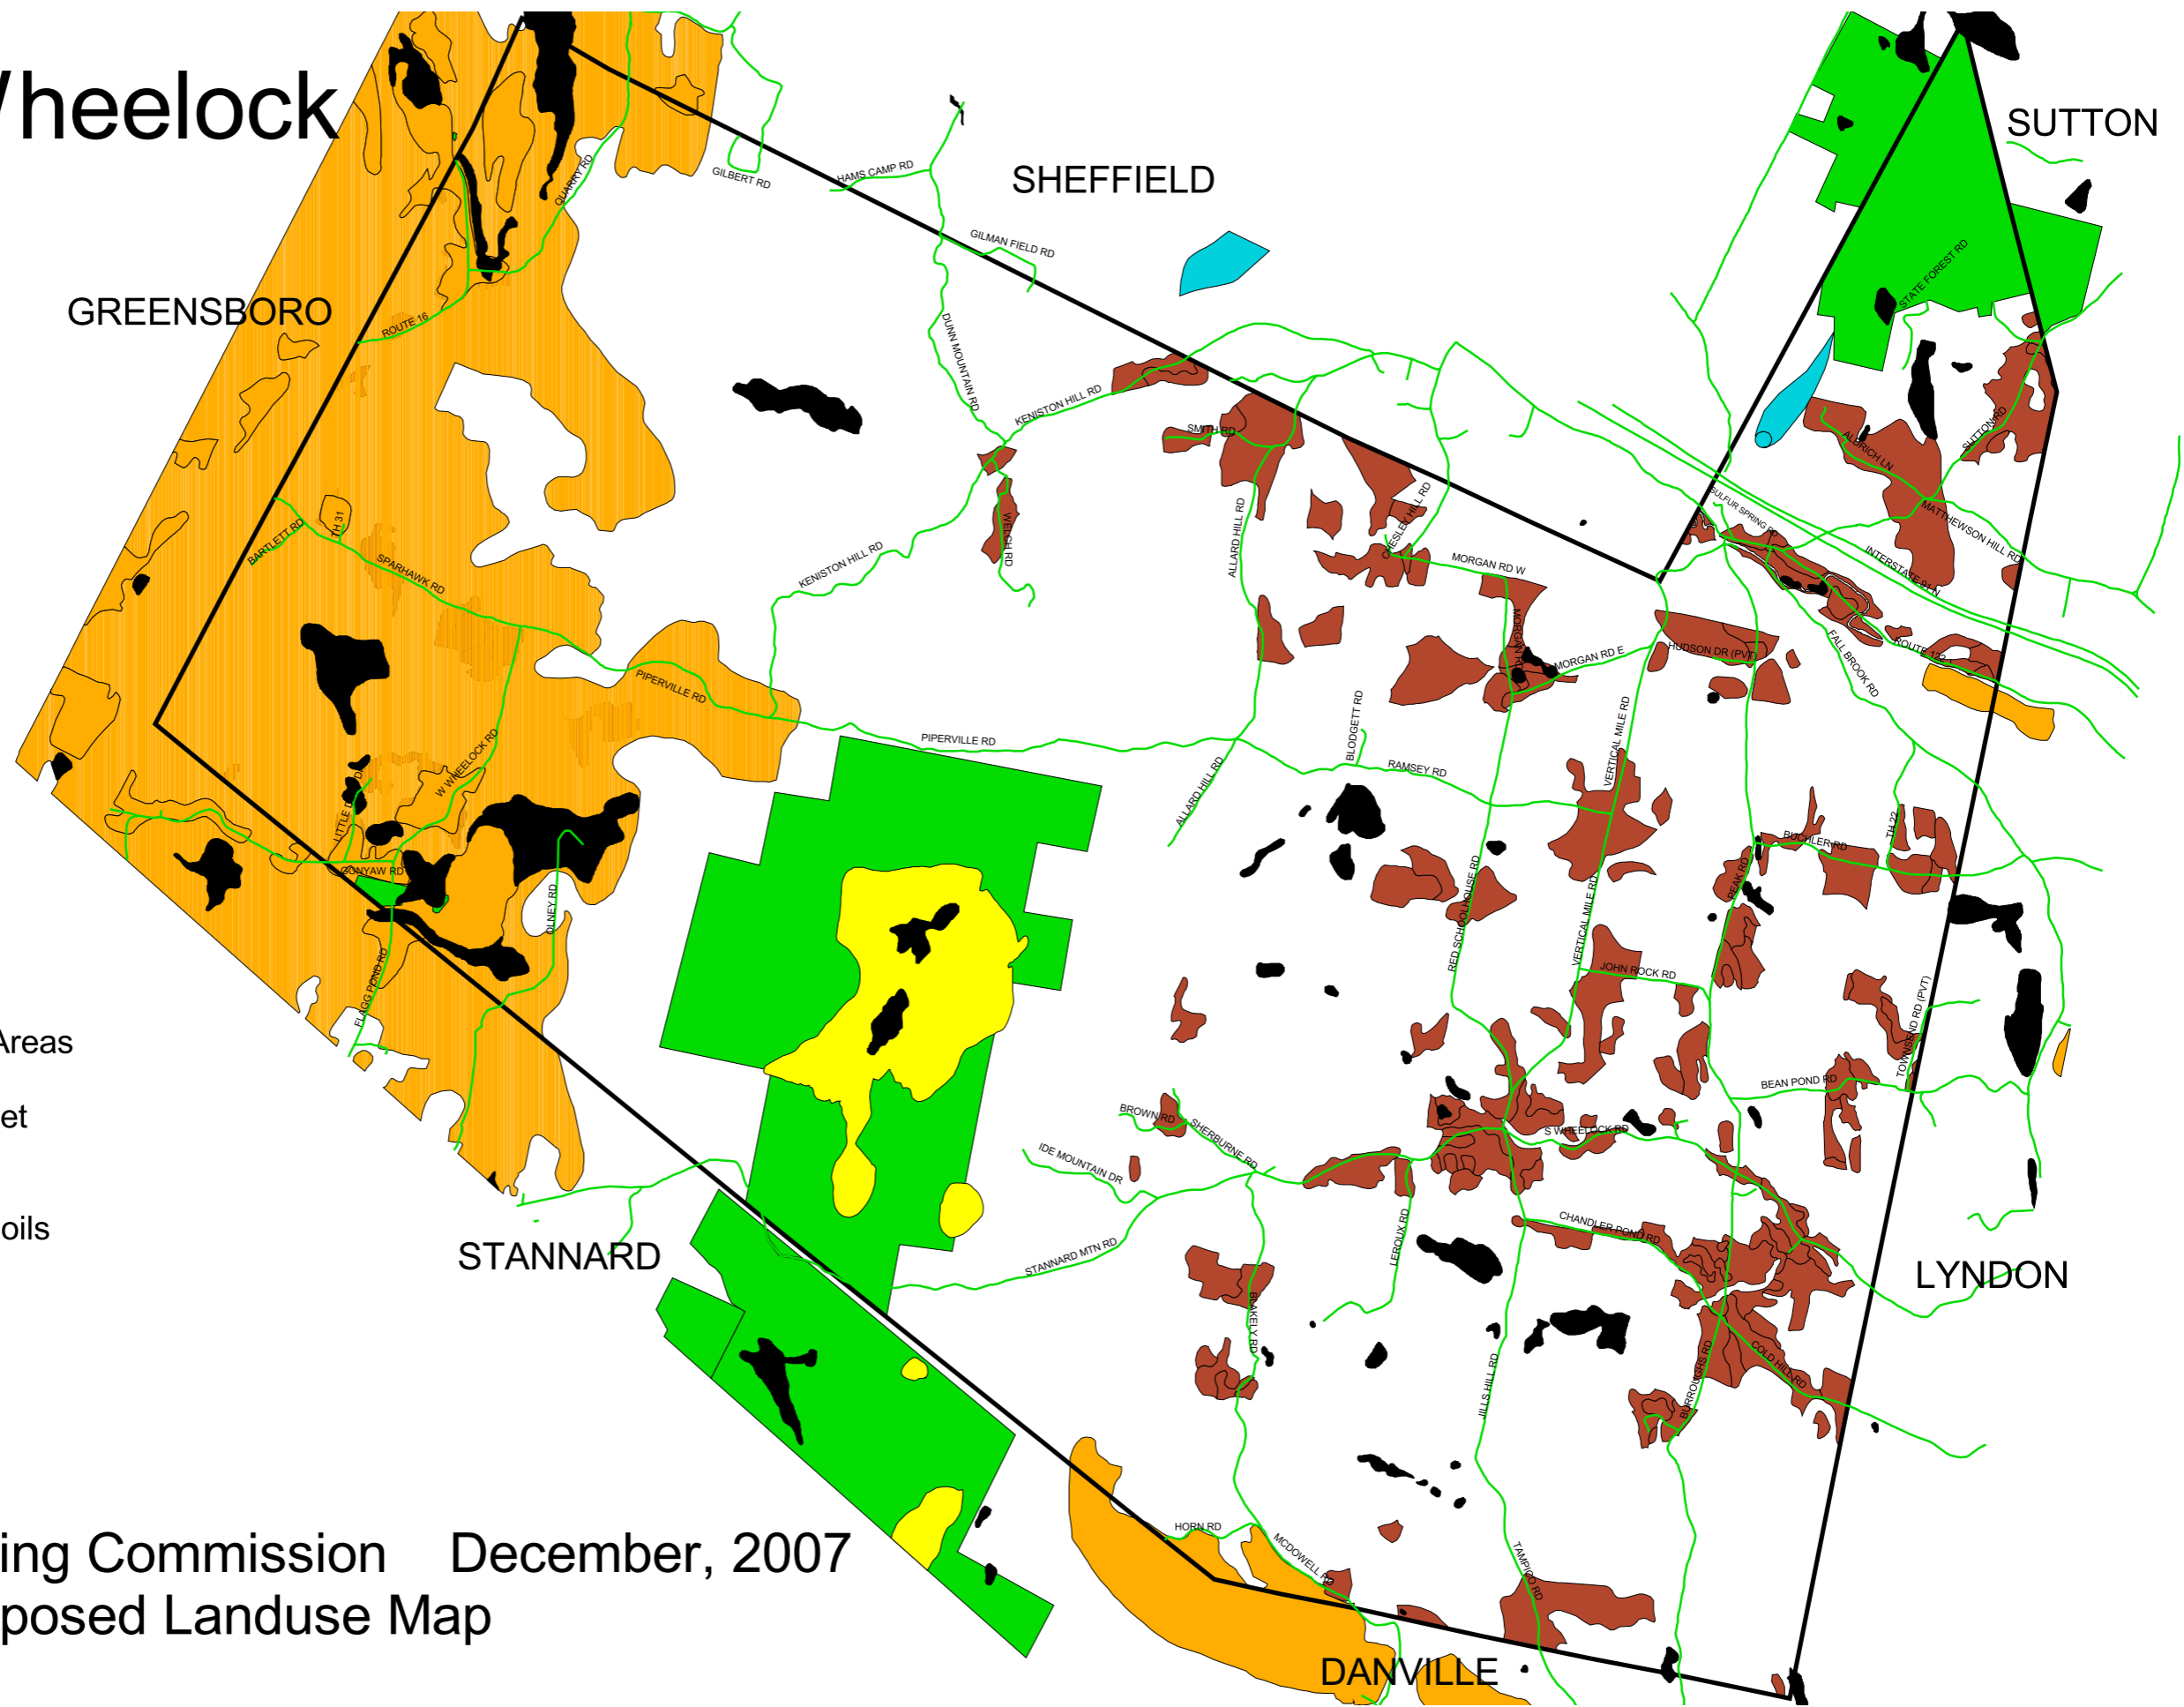

Town of Wheelock

SCALE: 1:50000

Legend

- Roads
- Town Boundary
- Wellhead Protection Areas
- Wetlands
- Areas Above 2500 Feet
- Public Lands
- Deer Wintering Areas
- Primary Agricultural Soils

Wheelock Planning Commission December, 2007
Existing and Proposed Landuse Map

Town of Wheelock

SCALE: 1:50000

Legend

- Existing Housing
- Roads
- Proposed Residential Landuse
 - Commercial District
 - Conservation District
 - High Density
 - Low Density
 - Medium Density

Wheelock Planning Commission December, 2007
 Residential and Commercial Landuse Map

Town of Wheelock

SCALE: 1:50000

Legend

- Public Facilities
- Roads
- Streams
- Town Boundary

Wheelock Planning Commission December, 2007
Transportation, Educational, and Utilities and Facilities Map