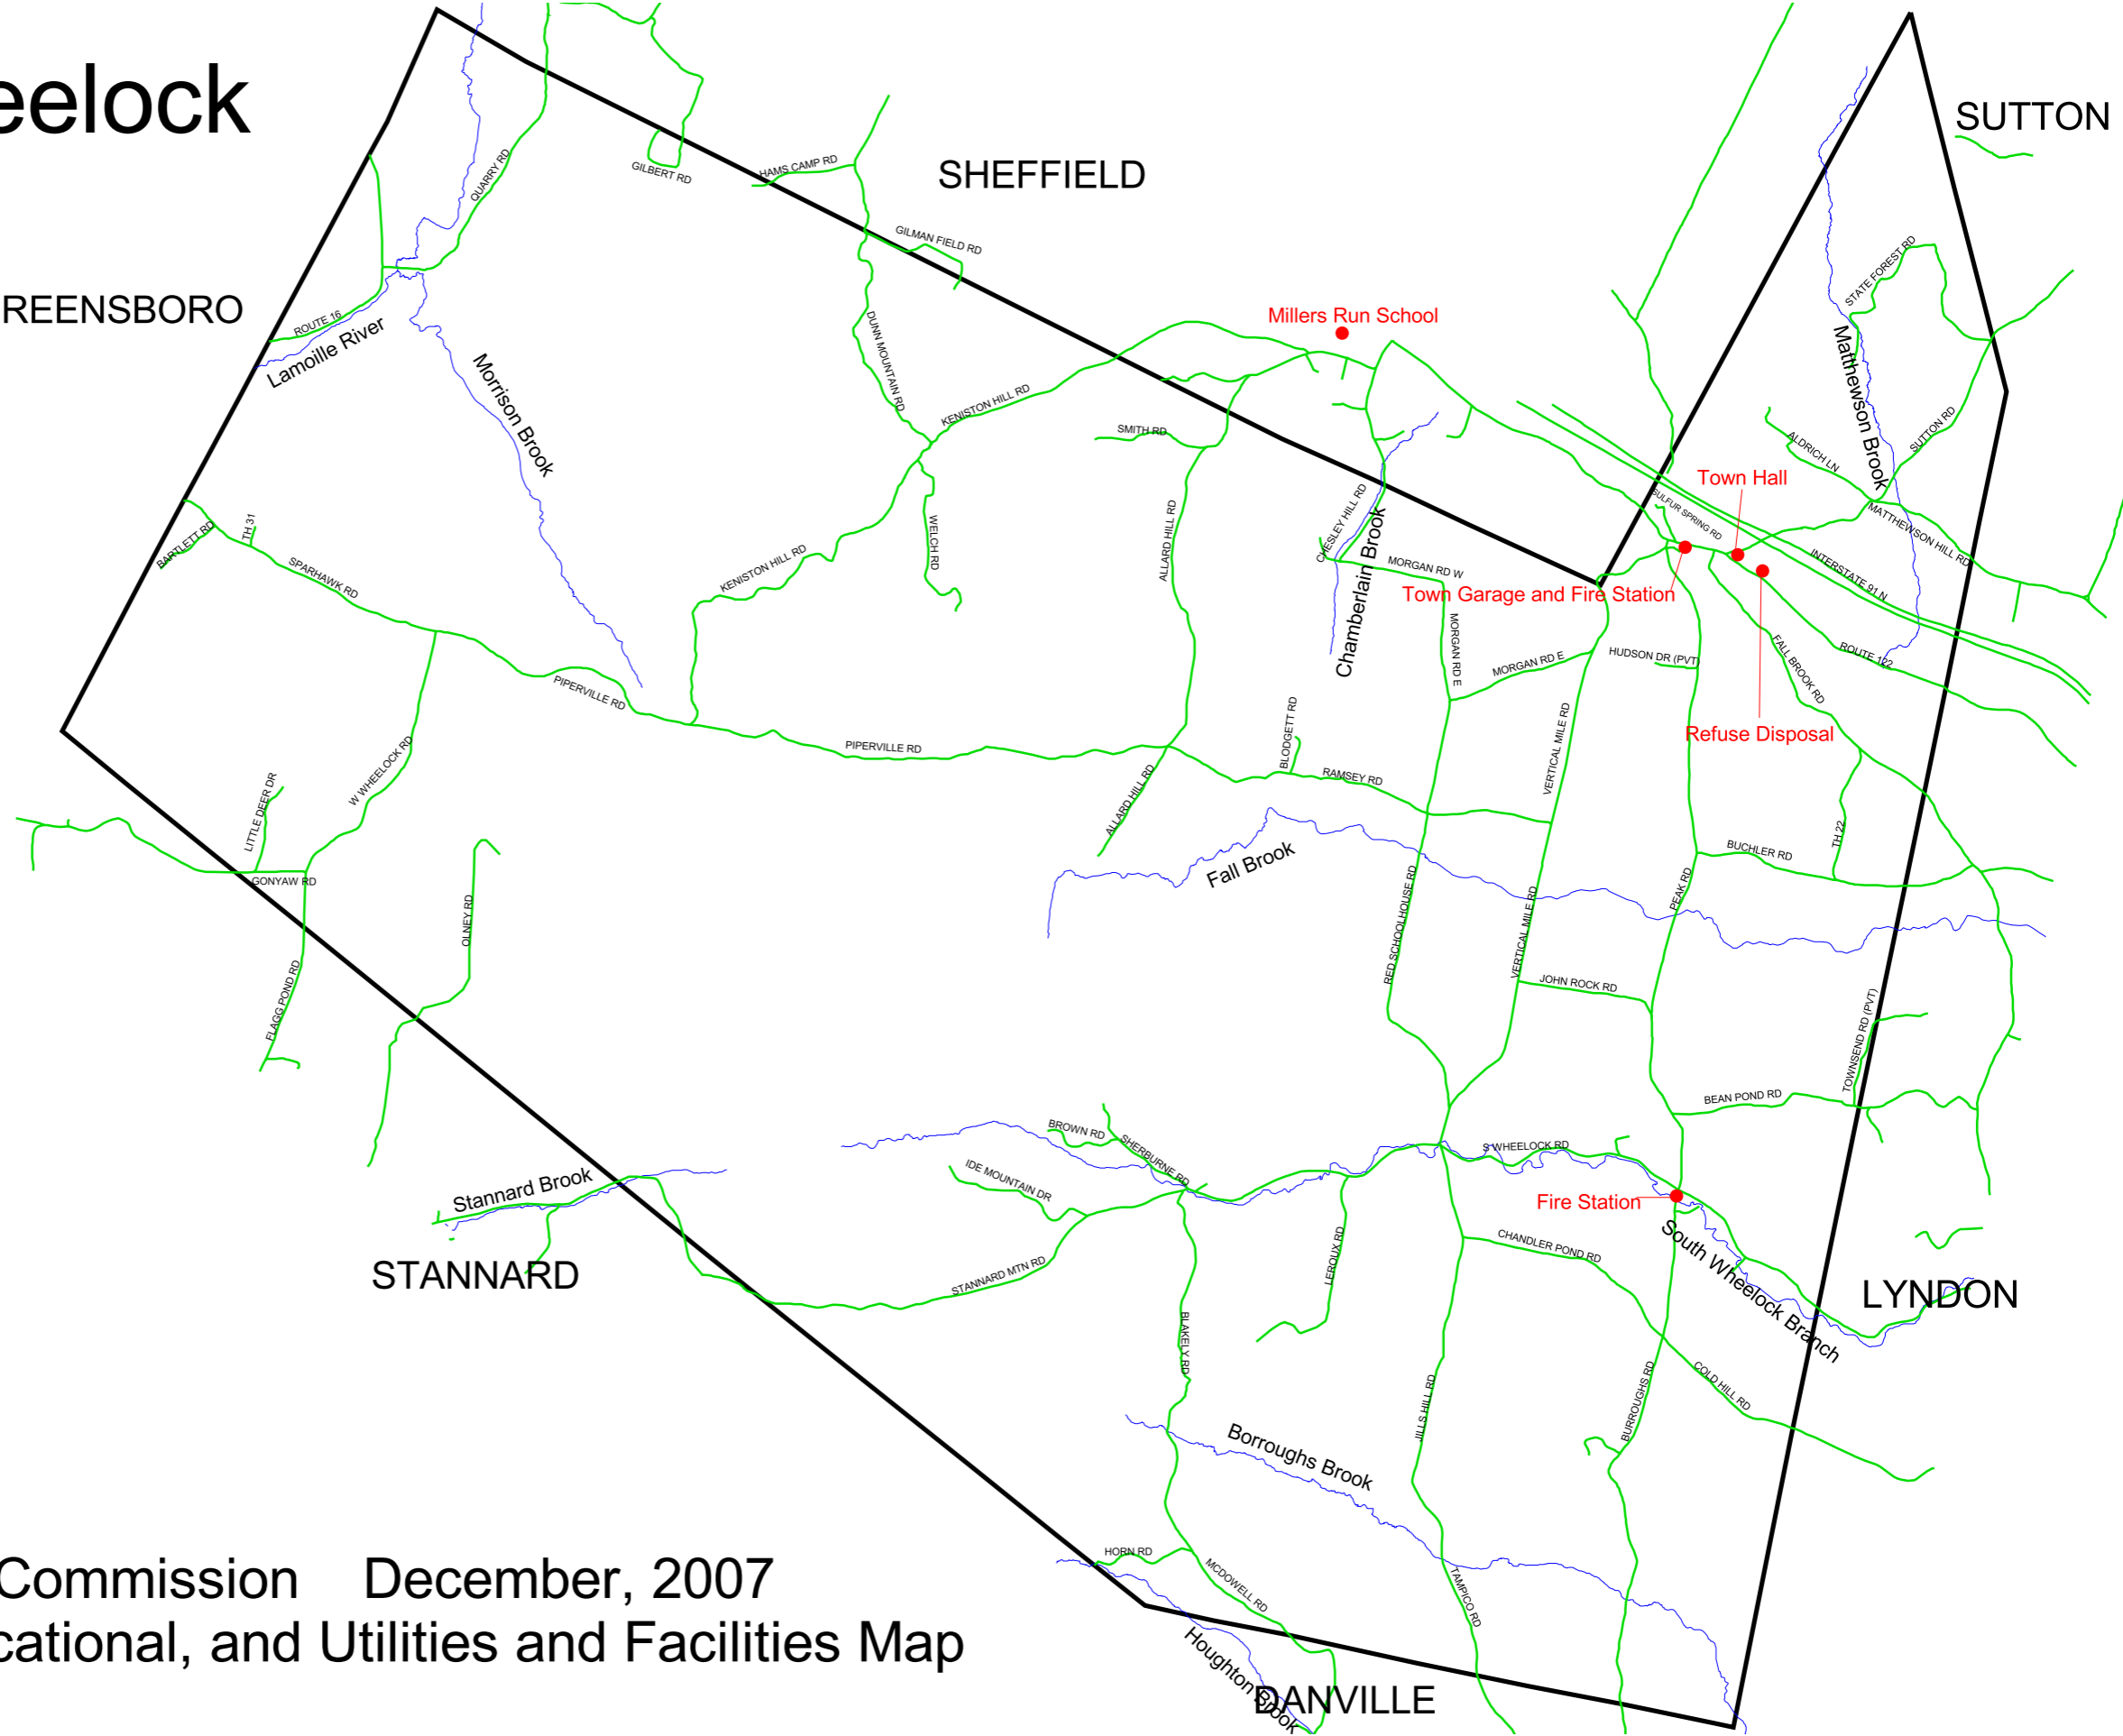

Town of Wheelock

SCALE: 1:50000

Legend

- Roads
- Town Boundary
- Wellhead Protection Areas
- Wetlands
- Areas Above 2500 Feet
- Public Lands
- Deer Wintering Areas
- Primary Agricultural Soils

Wheelock Planning Commission December, 2007
Existing and Proposed Landuse Map

Town of Wheelock

SCALE: 1:50000

Legend

- Existing Housing
- Roads
- Proposed Residential Landuse
 - Commercial District
 - Conservation District
 - High Density
 - Low Density
 - Medium Density

Wheelock Planning Commission December, 2007
 Residential and Commercial Landuse Map

Town of Wheelock

SCALE: 1:50000

Legend

- Public Facilities
- Roads
- Streams
- Town Boundary

Wheelock Planning Commission December, 2007
Transportation, Educational, and Utilities and Facilities Map