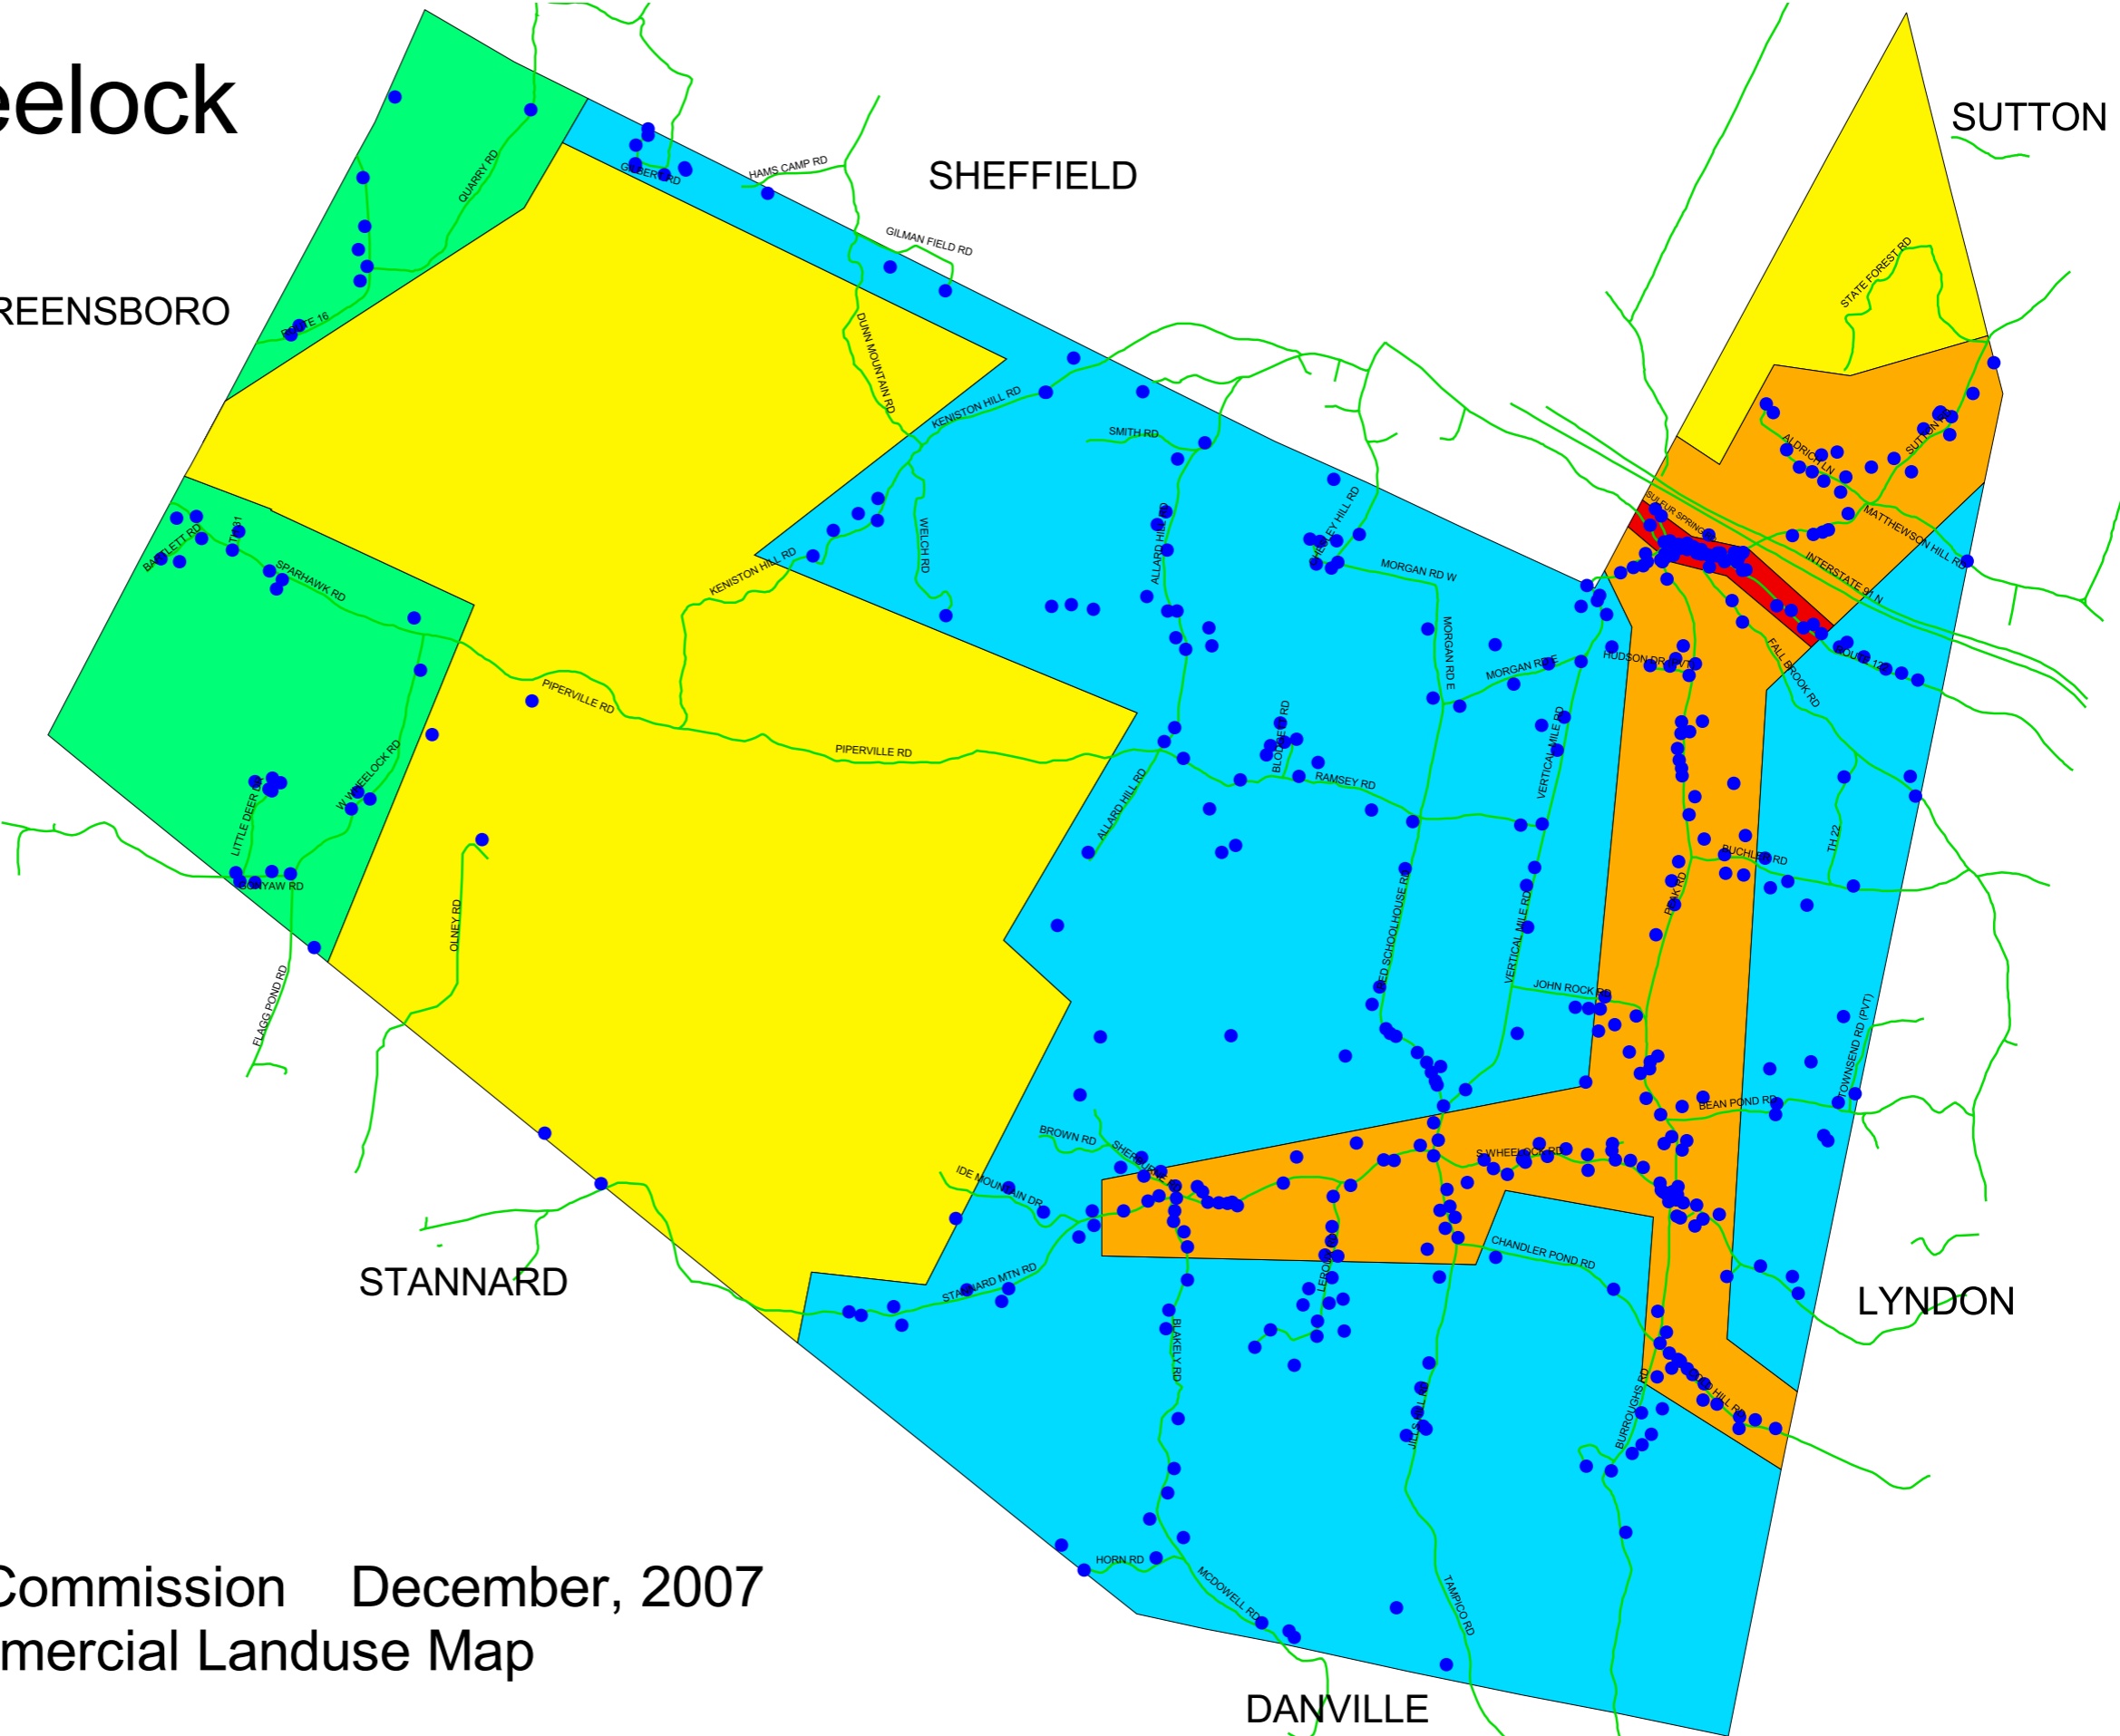

Town of Wheelock

SCALE: 1:50000

Legend

- Roads
- Town Boundary
- Wellhead Protection Areas
- Wetlands
- Areas Above 2500 Feet
- Public Lands
- Deer Wintering Areas
- Primary Agricultural Soils

Wheelock Planning Commission December, 2007
Existing and Proposed Landuse Map

Town of Wheelock

SCALE: 1:50000

Legend

- Existing Housing
- Roads
- Proposed Residential Landuse
 - Commercial District
 - Conservation District
 - High Density
 - Low Density
 - Medium Density

Wheelock Planning Commission December, 2007
 Residential and Commercial Landuse Map

Town of Wheelock

SCALE: 1:50000

Legend

- Public Facilities
- Roads
- Streams
- Town Boundary

Wheelock Planning Commission December, 2007
Transportation, Educational, and Utilities and Facilities Map