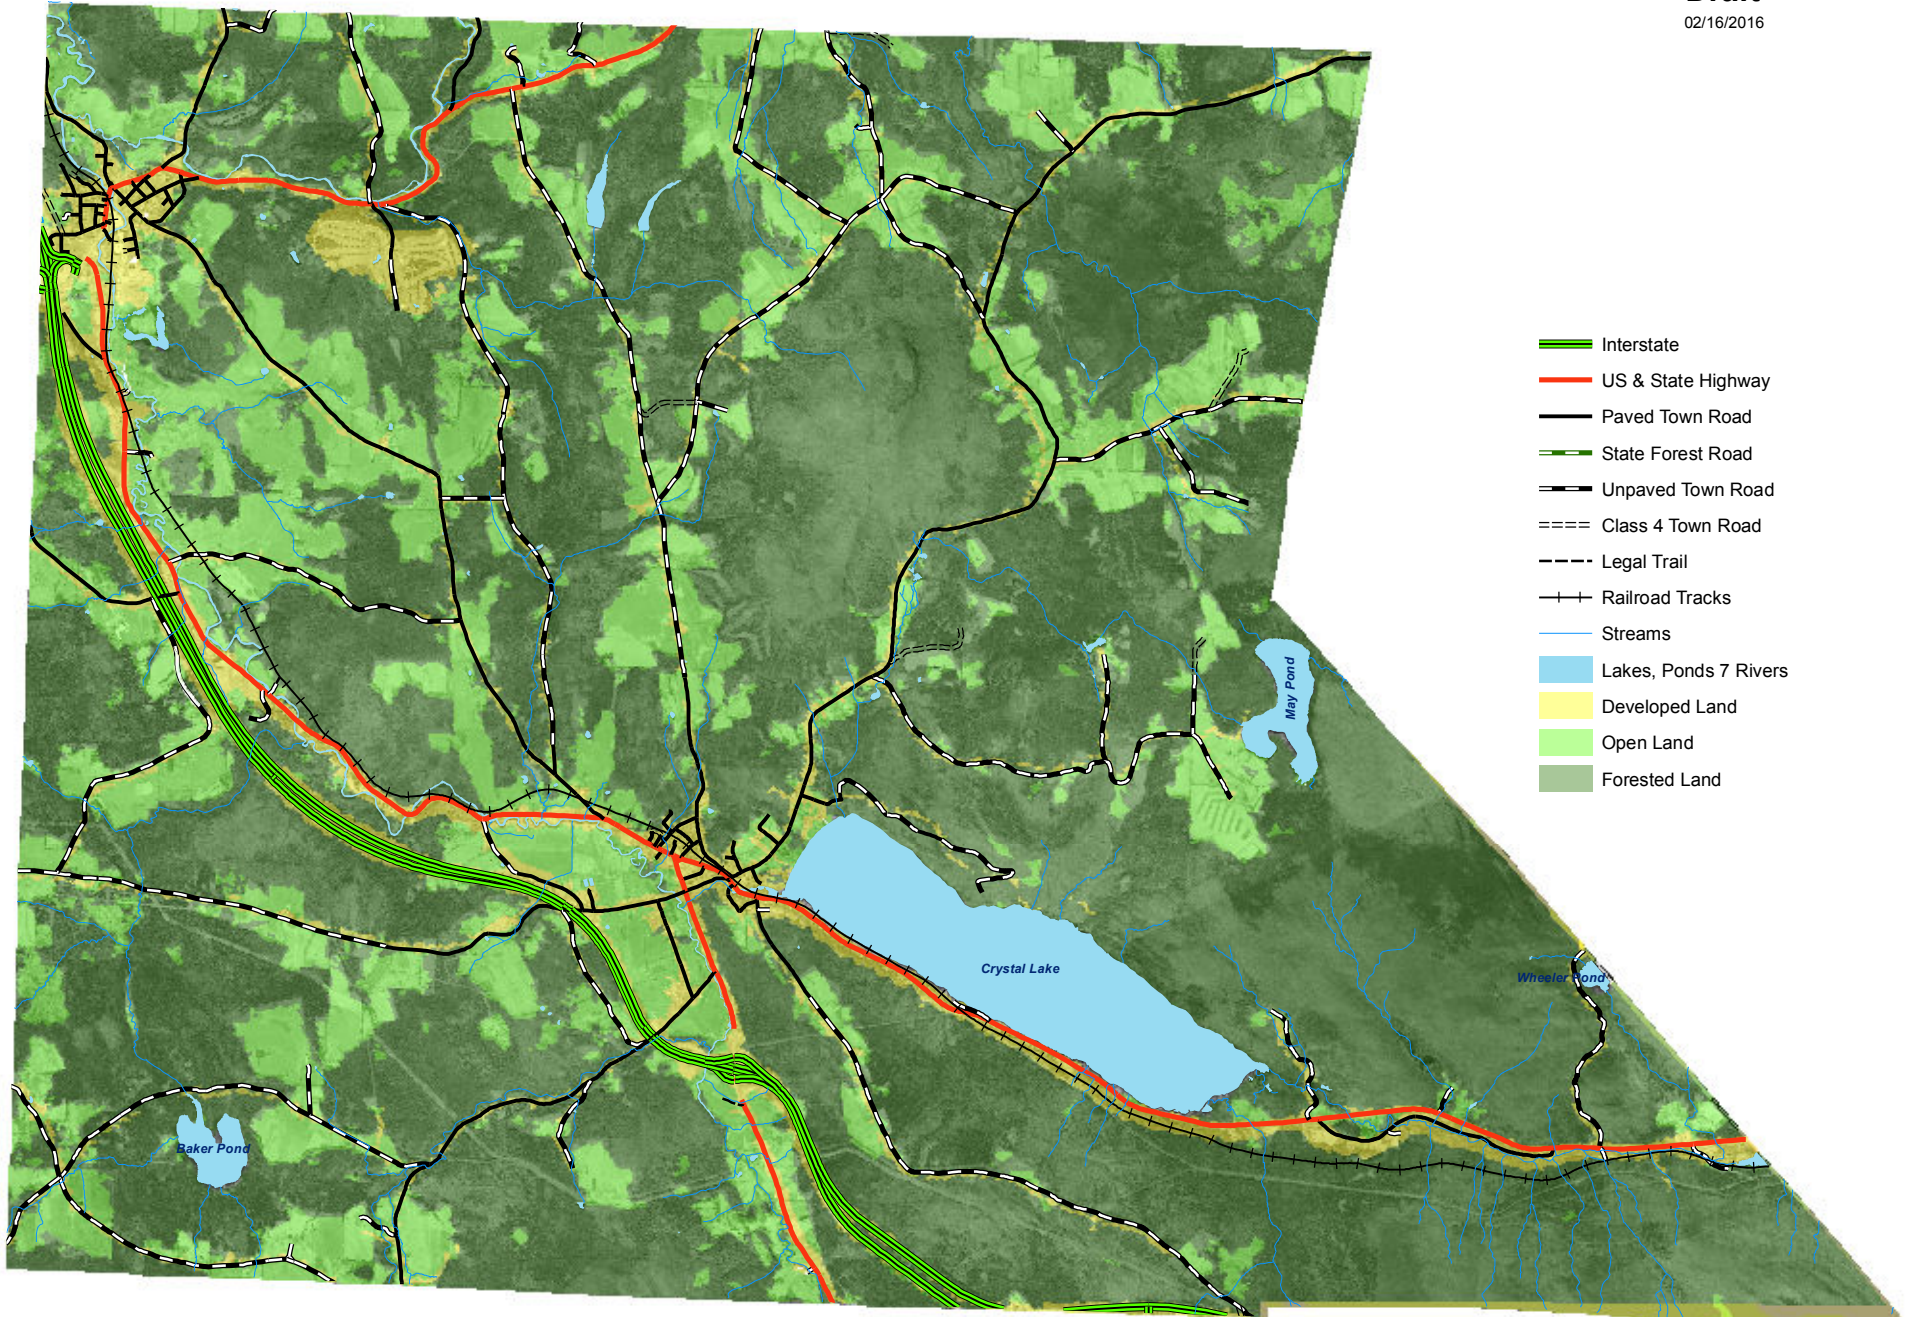

# Town of Barton, VT Land Cover Map Draft

02/16/2016

Warning- This Data is for planning purposes only and does not replace a survey and/or engineering study. Because this map is developed from various scale sources, there may be some discrepancies between data layers.