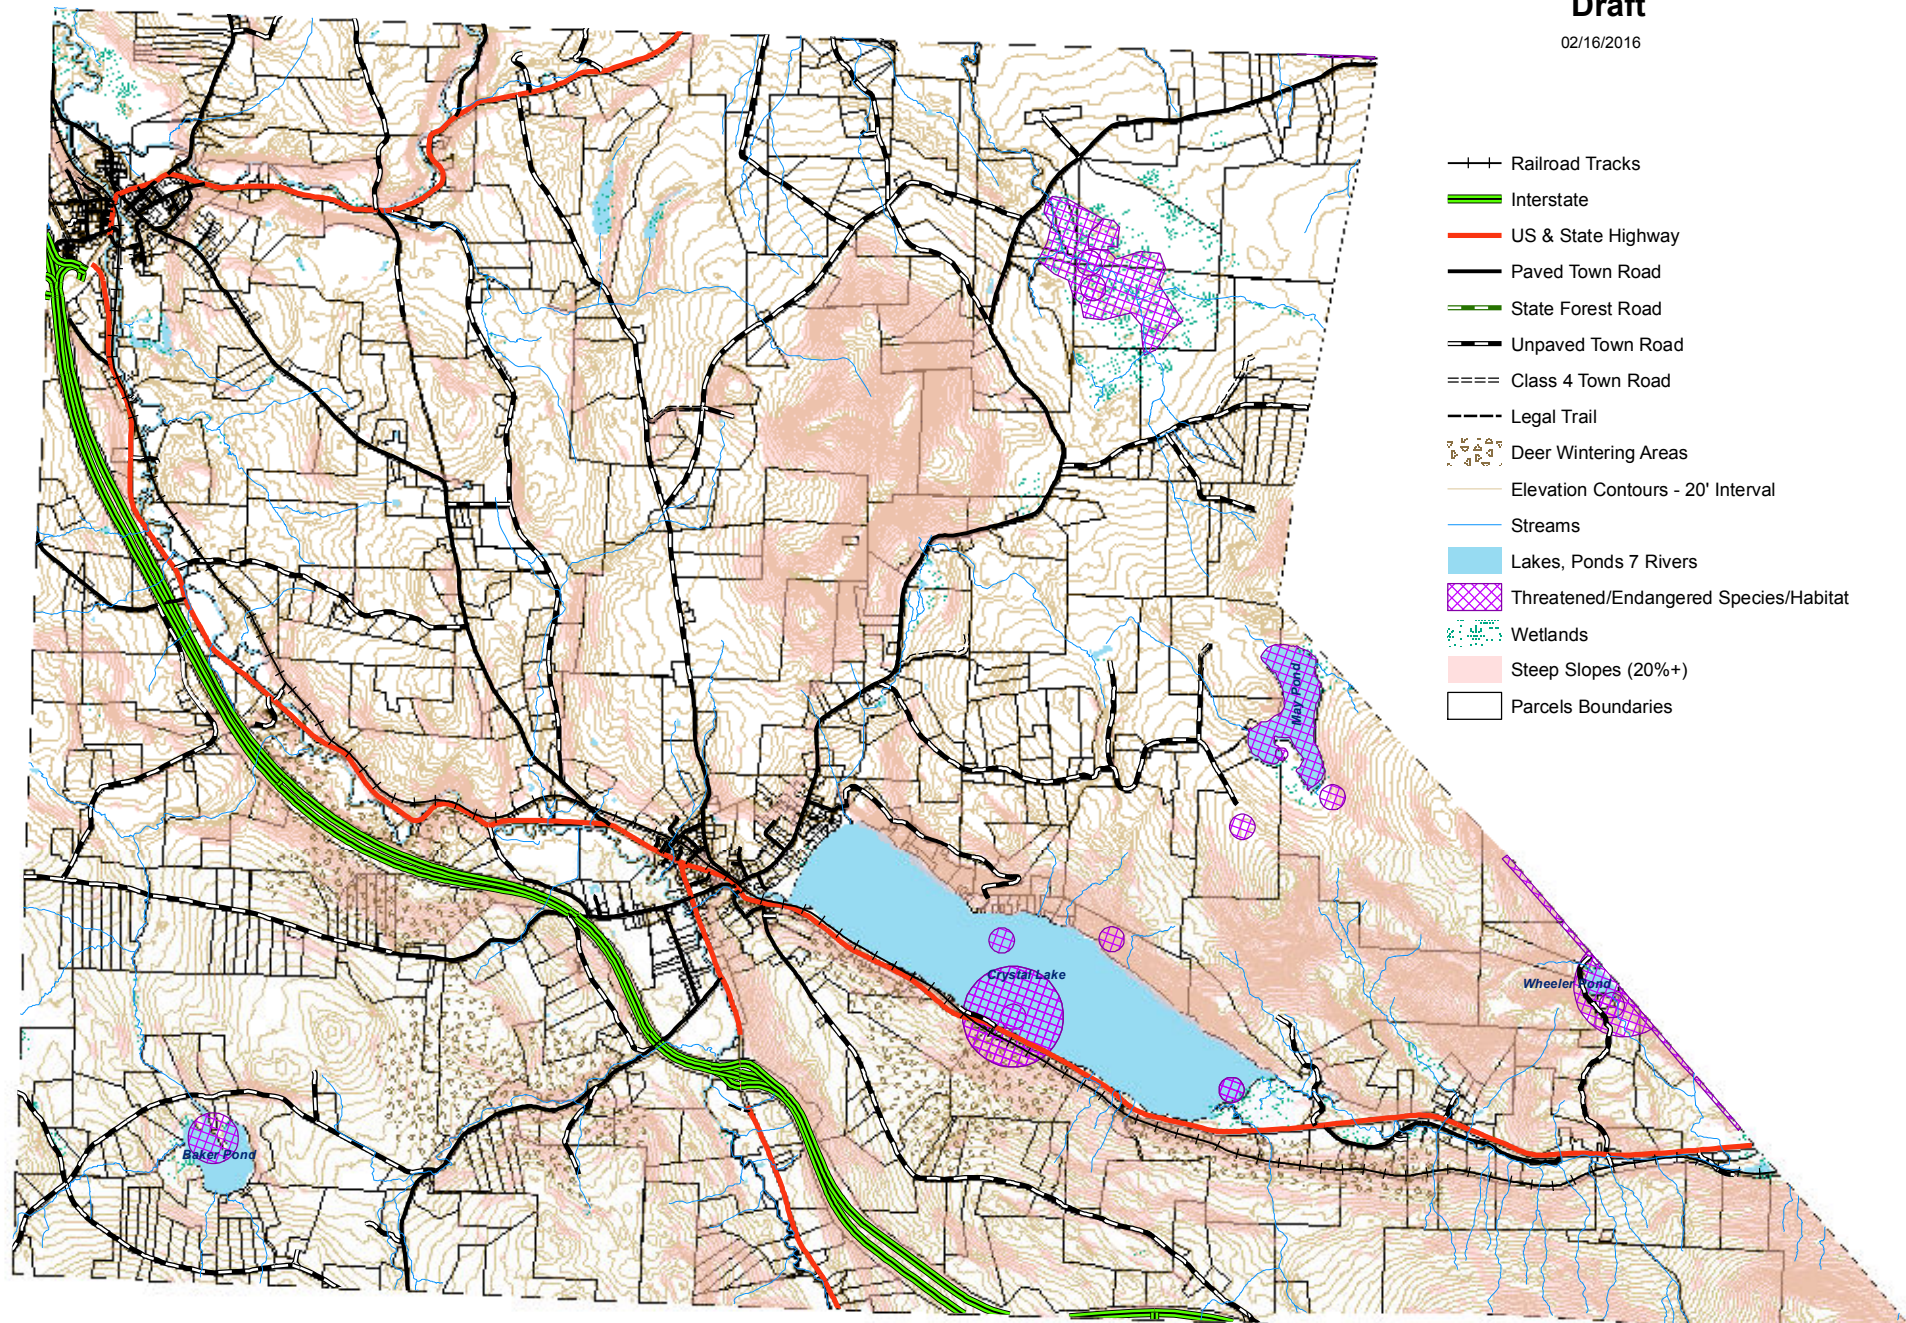

Town of Barton, VT Natural Resource Constraints Map Draft

02/16/2016

Warning- This Data is for planning purposes only and does not replace a survey and/or engineering study. Because this map is developed from various scale sources, there may be some discrepancies between data layers.