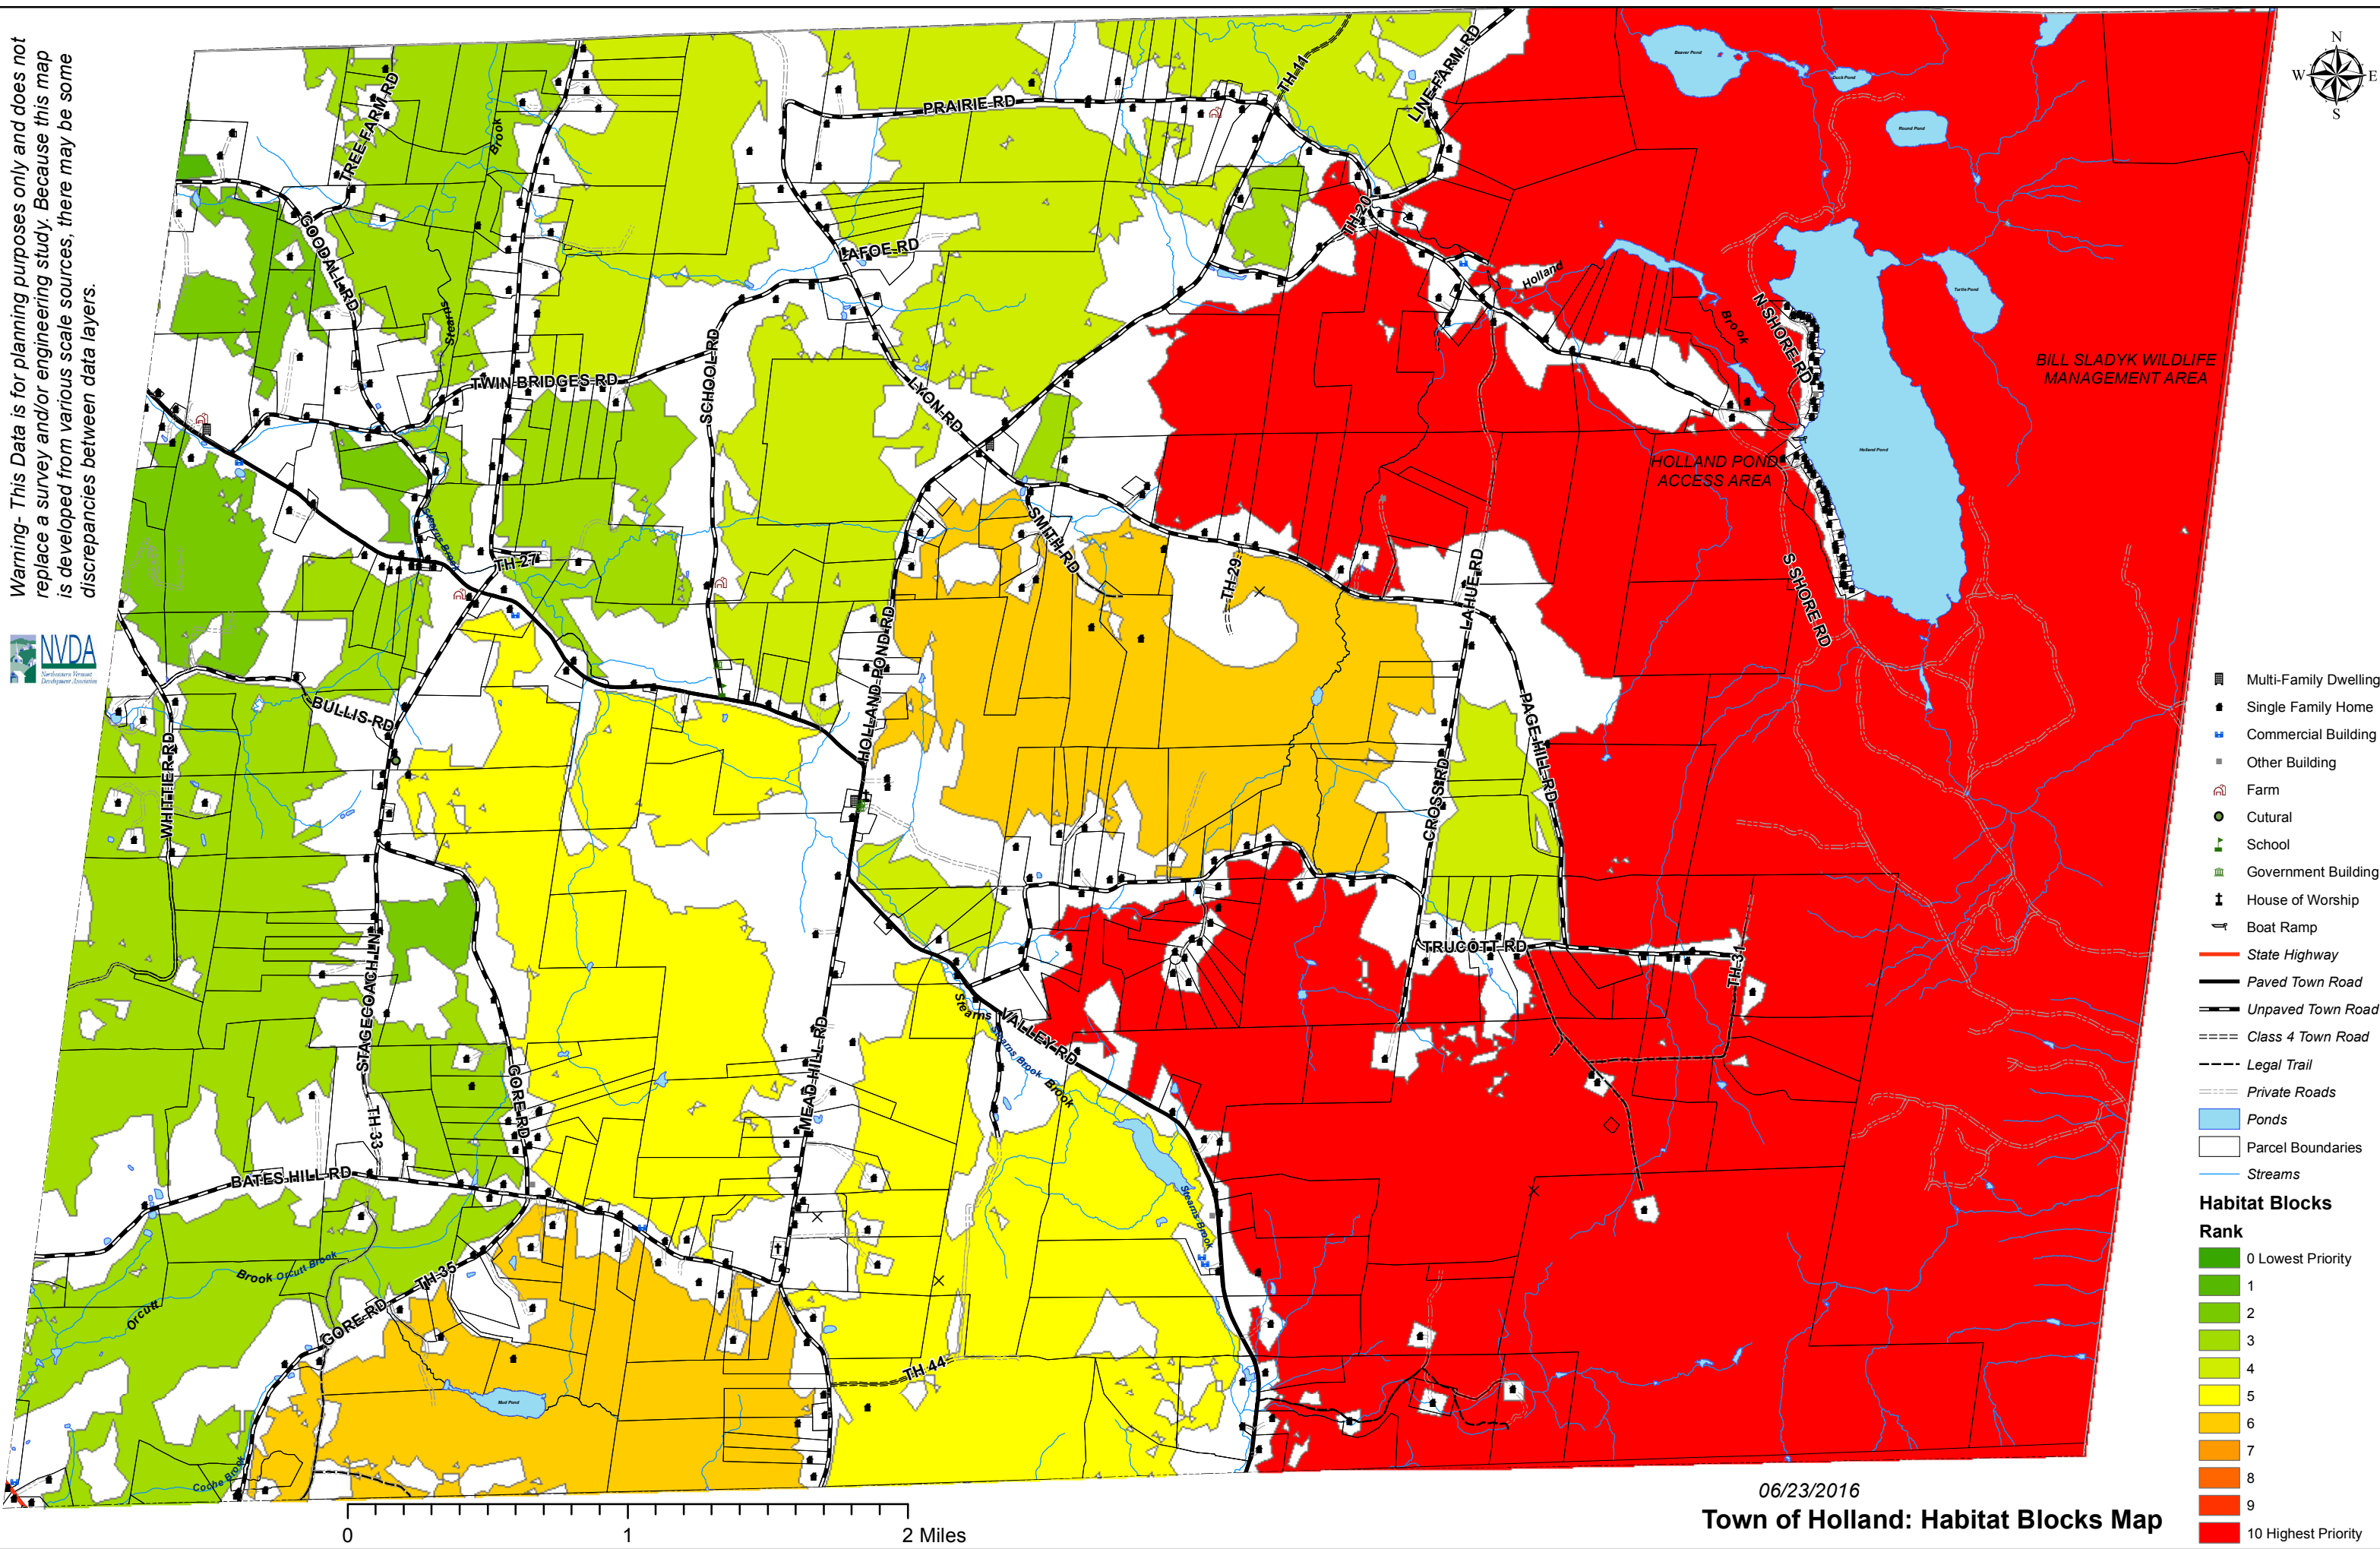

Warning- This Data is for planning purposes only and does not replace a survey and/or engineering study. Because this map is developed from various scale sources, there may be some discrepancies between data layers.

0 1 2 Miles

06/23/2016
Town of Holland: Habitat Blocks Map

- Multi-Family Dwelling
 - Single Family Home
 - Commercial Building
 - Other Building
 - Farm
 - Cultural
 - School
 - Government Building
 - House of Worship
 - Boat Ramp
 - State Highway
 - Paved Town Road
 - Unpaved Town Road
 - Class 4 Town Road
 - Legal Trail
 - Private Roads
 - Ponds
 - Parcel Boundaries
 - Streams
- Habitat Blocks**
- Rank**
- 0 Lowest Priority
 - 1
 - 2
 - 3
 - 4
 - 5
 - 6
 - 7
 - 8
 - 9
 - 10 Highest Priority