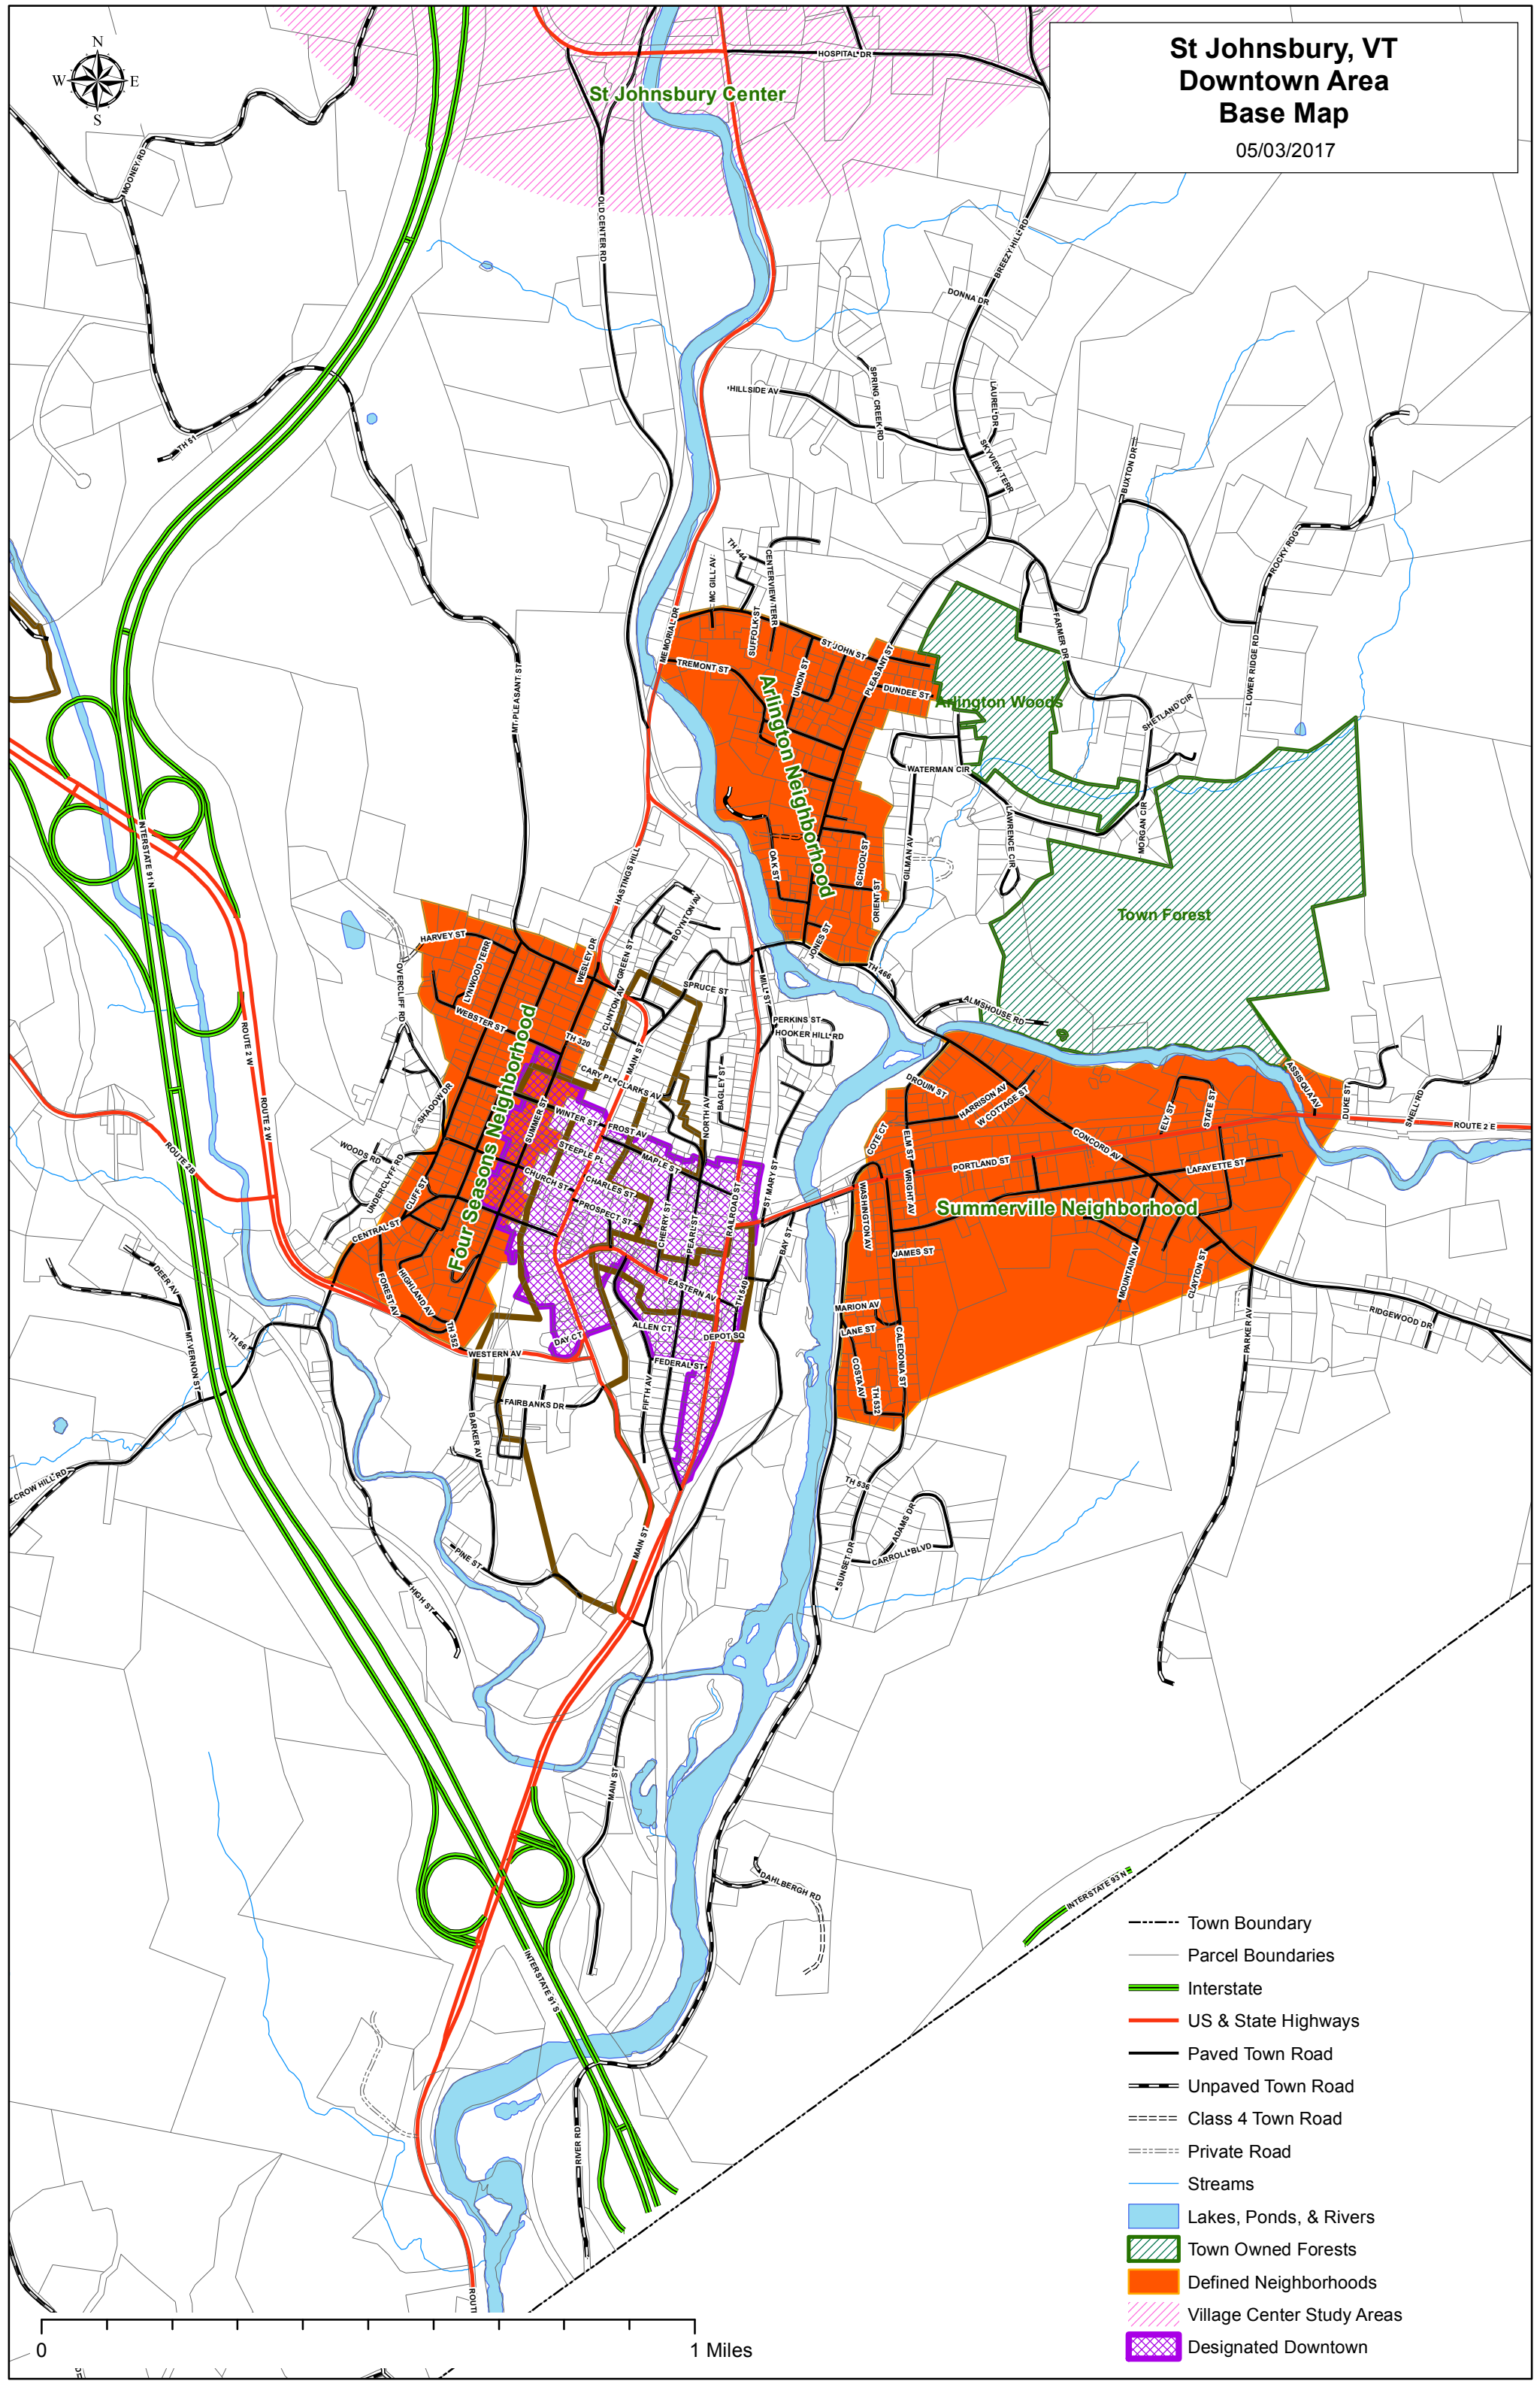

# St Johnsbury, VT Downtown Area Base Map

05/03/2017

- Town Boundary
- Parcel Boundaries
- Interstate
- US & State Highways
- Paved Town Road
- Unpaved Town Road
- Class 4 Town Road
- Private Road
- Streams
- Lakes, Ponds, & Rivers
- Town Owned Forests
- Defined Neighborhoods
- Village Center Study Areas
- Designated Downtown

0 1 Miles