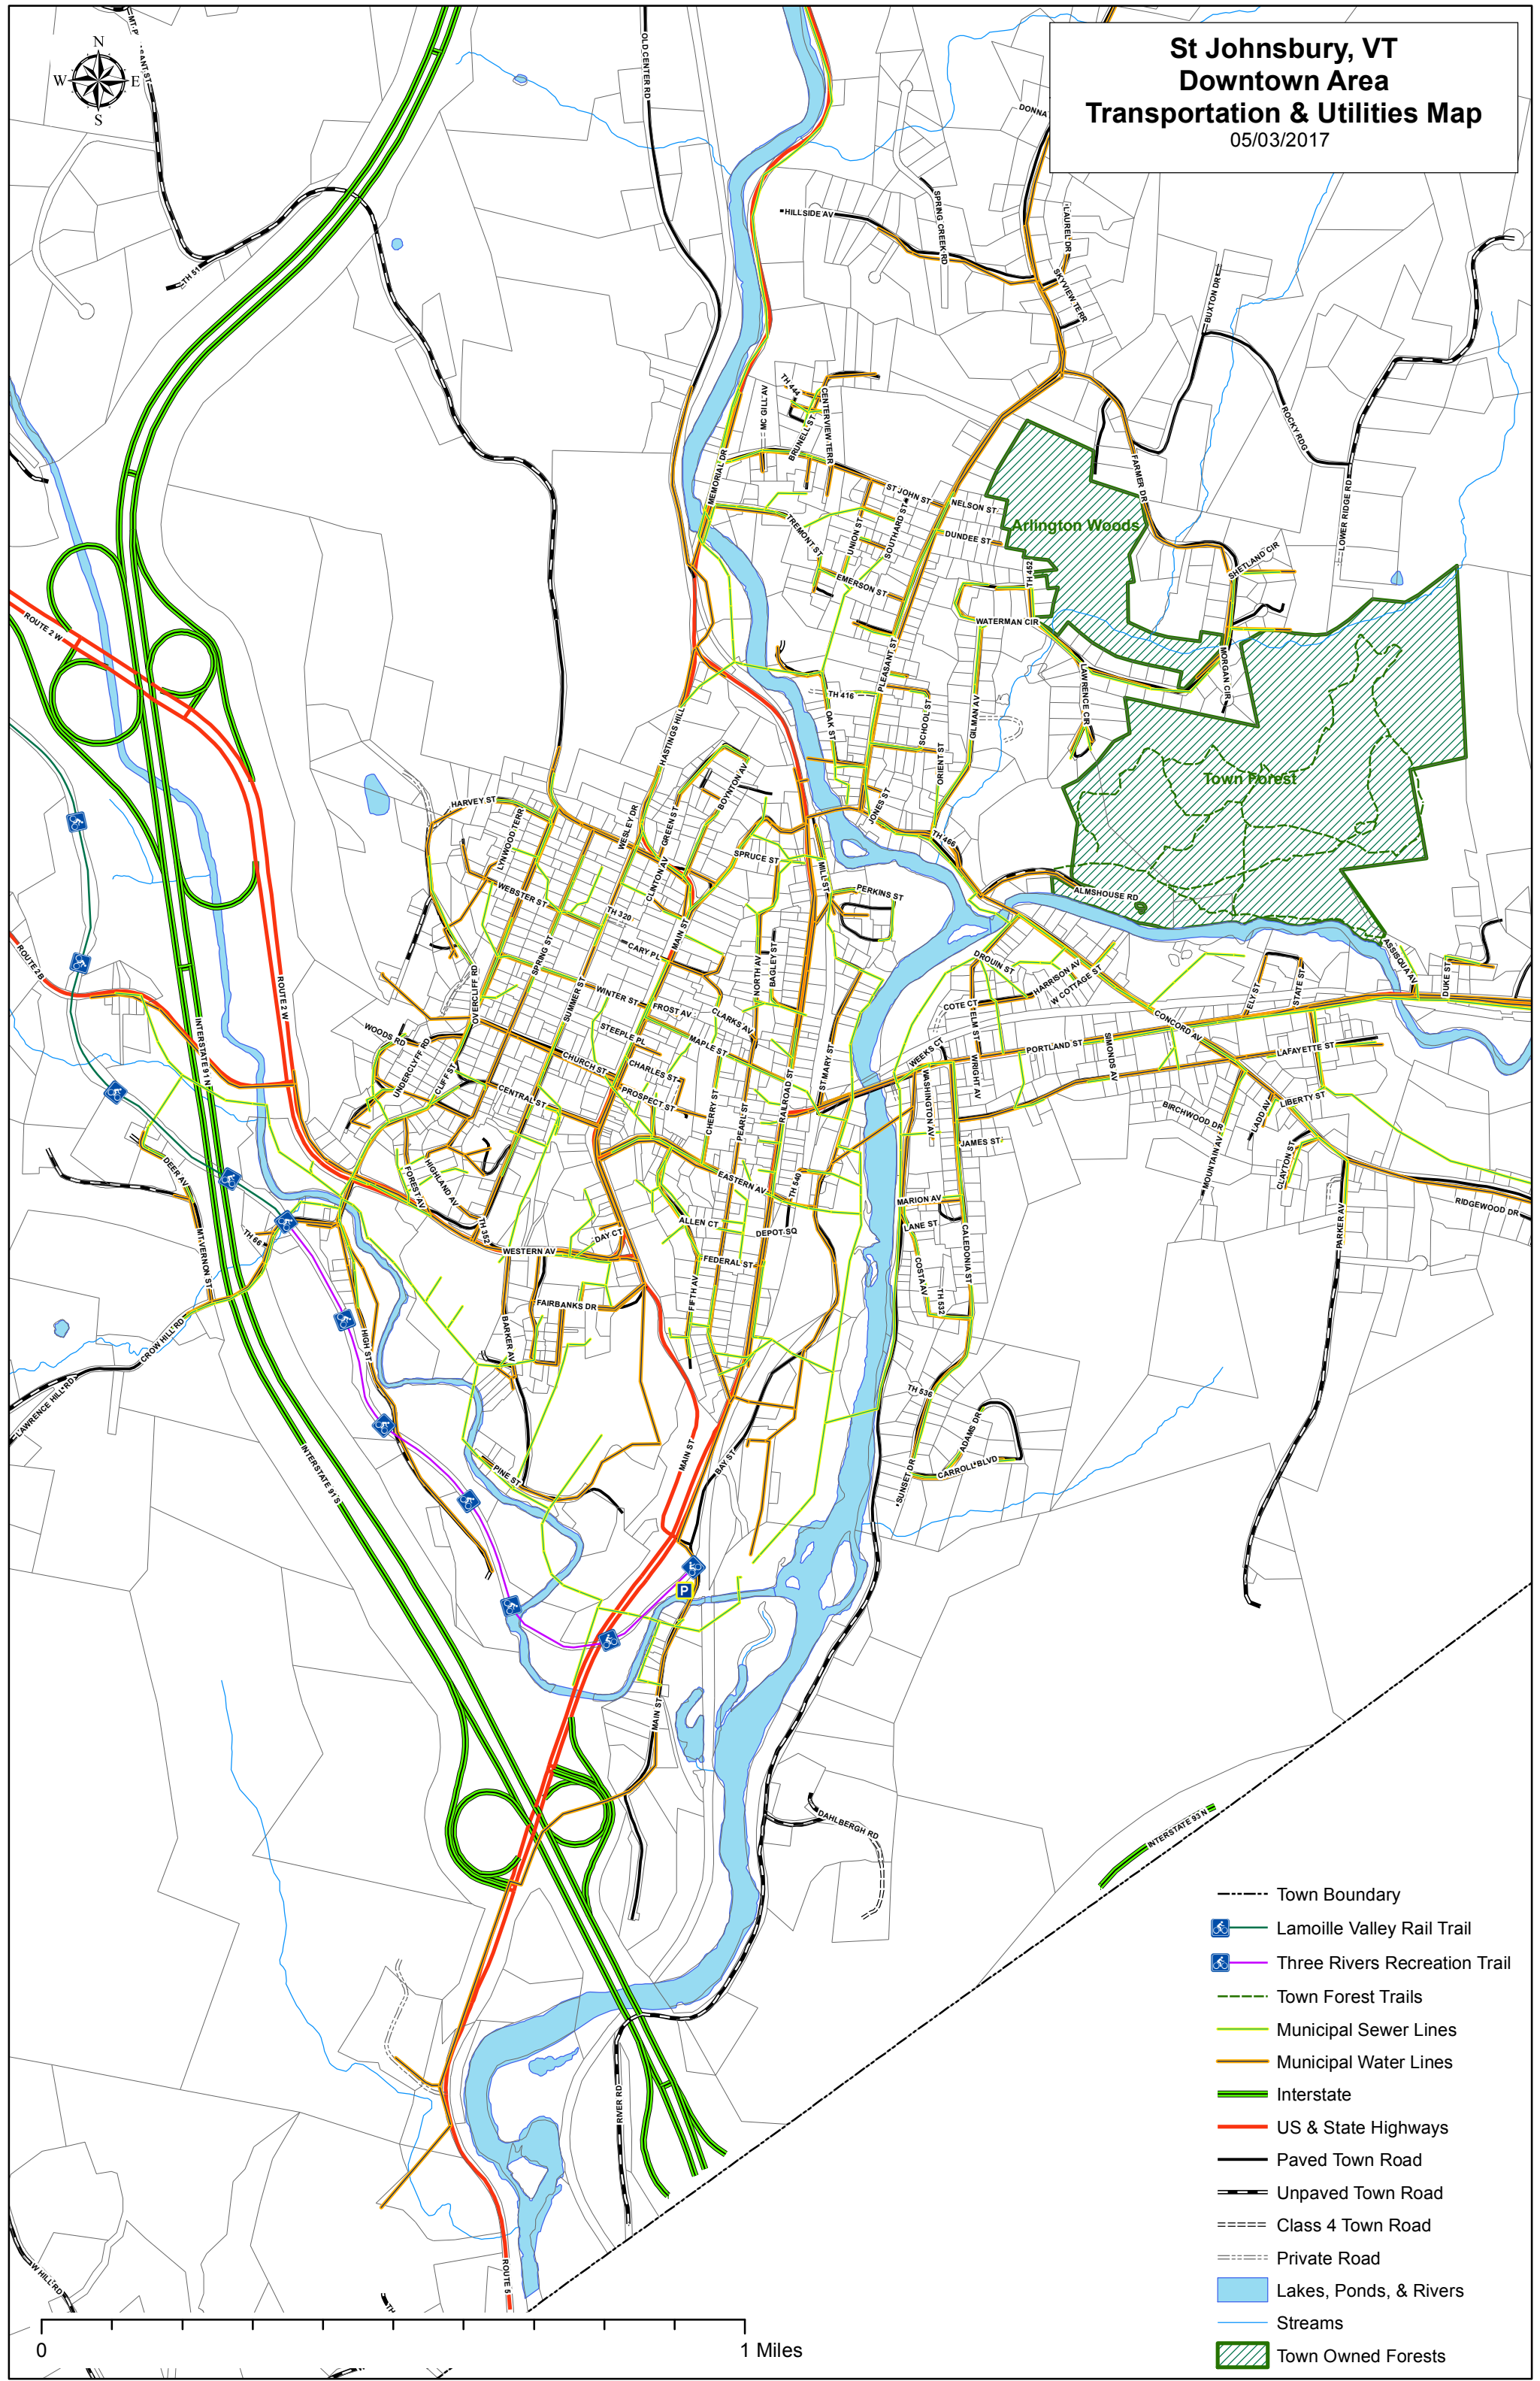

# St Johnsbury, VT Downtown Area Transportation & Utilities Map

05/03/2017

- Town Boundary
- Lamoille Valley Rail Trail
- Three Rivers Recreation Trail
- Town Forest Trails
- Municipal Sewer Lines
- Municipal Water Lines
- Interstate
- US & State Highways
- Paved Town Road
- Unpaved Town Road
- Class 4 Town Road
- Private Road
- Lakes, Ponds, & Rivers
- Streams
- Town Owned Forests

0 1 Miles