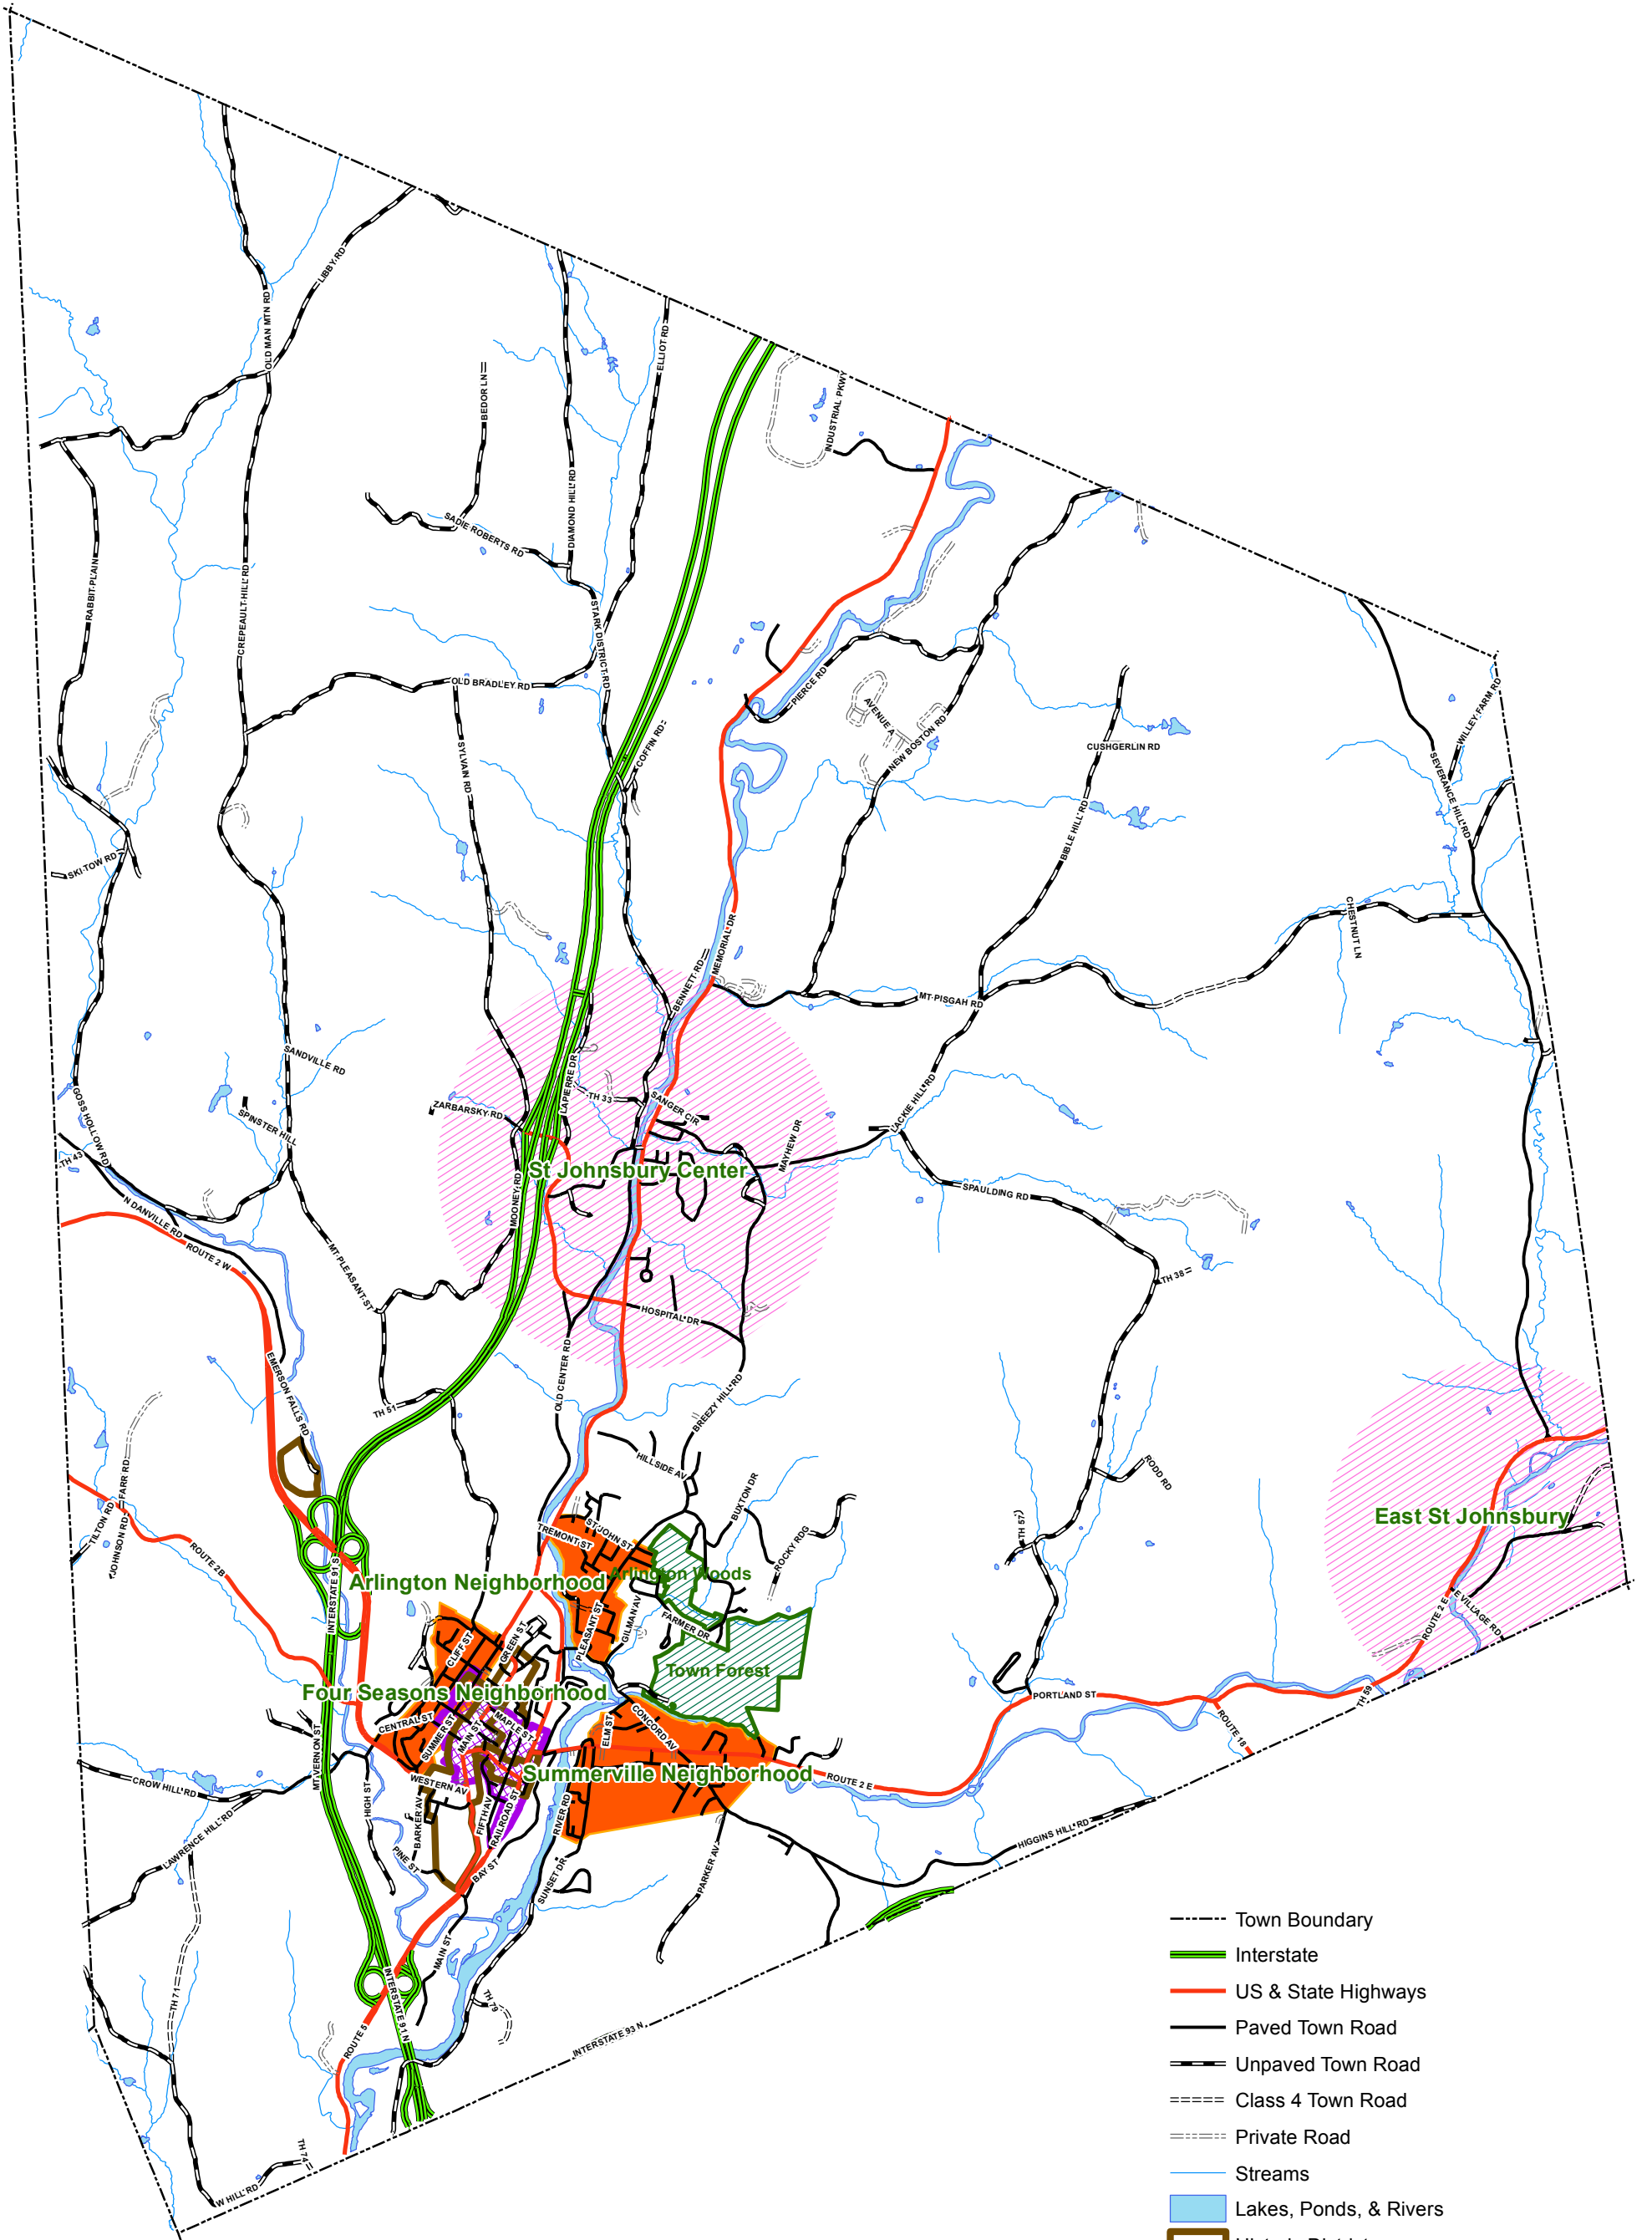

St Johnsbury, VT Base Map

05/03/2017

- Town Boundary
- Interstate
- US & State Highways
- Paved Town Road
- Unpaved Town Road
- Class 4 Town Road
- Private Road
- Streams
- Lakes, Ponds, & Rivers
- Historic Districts
- Designated Downtown
- Town Owned Forests
- Defined Neighborhoods
- Village Center Study Areas