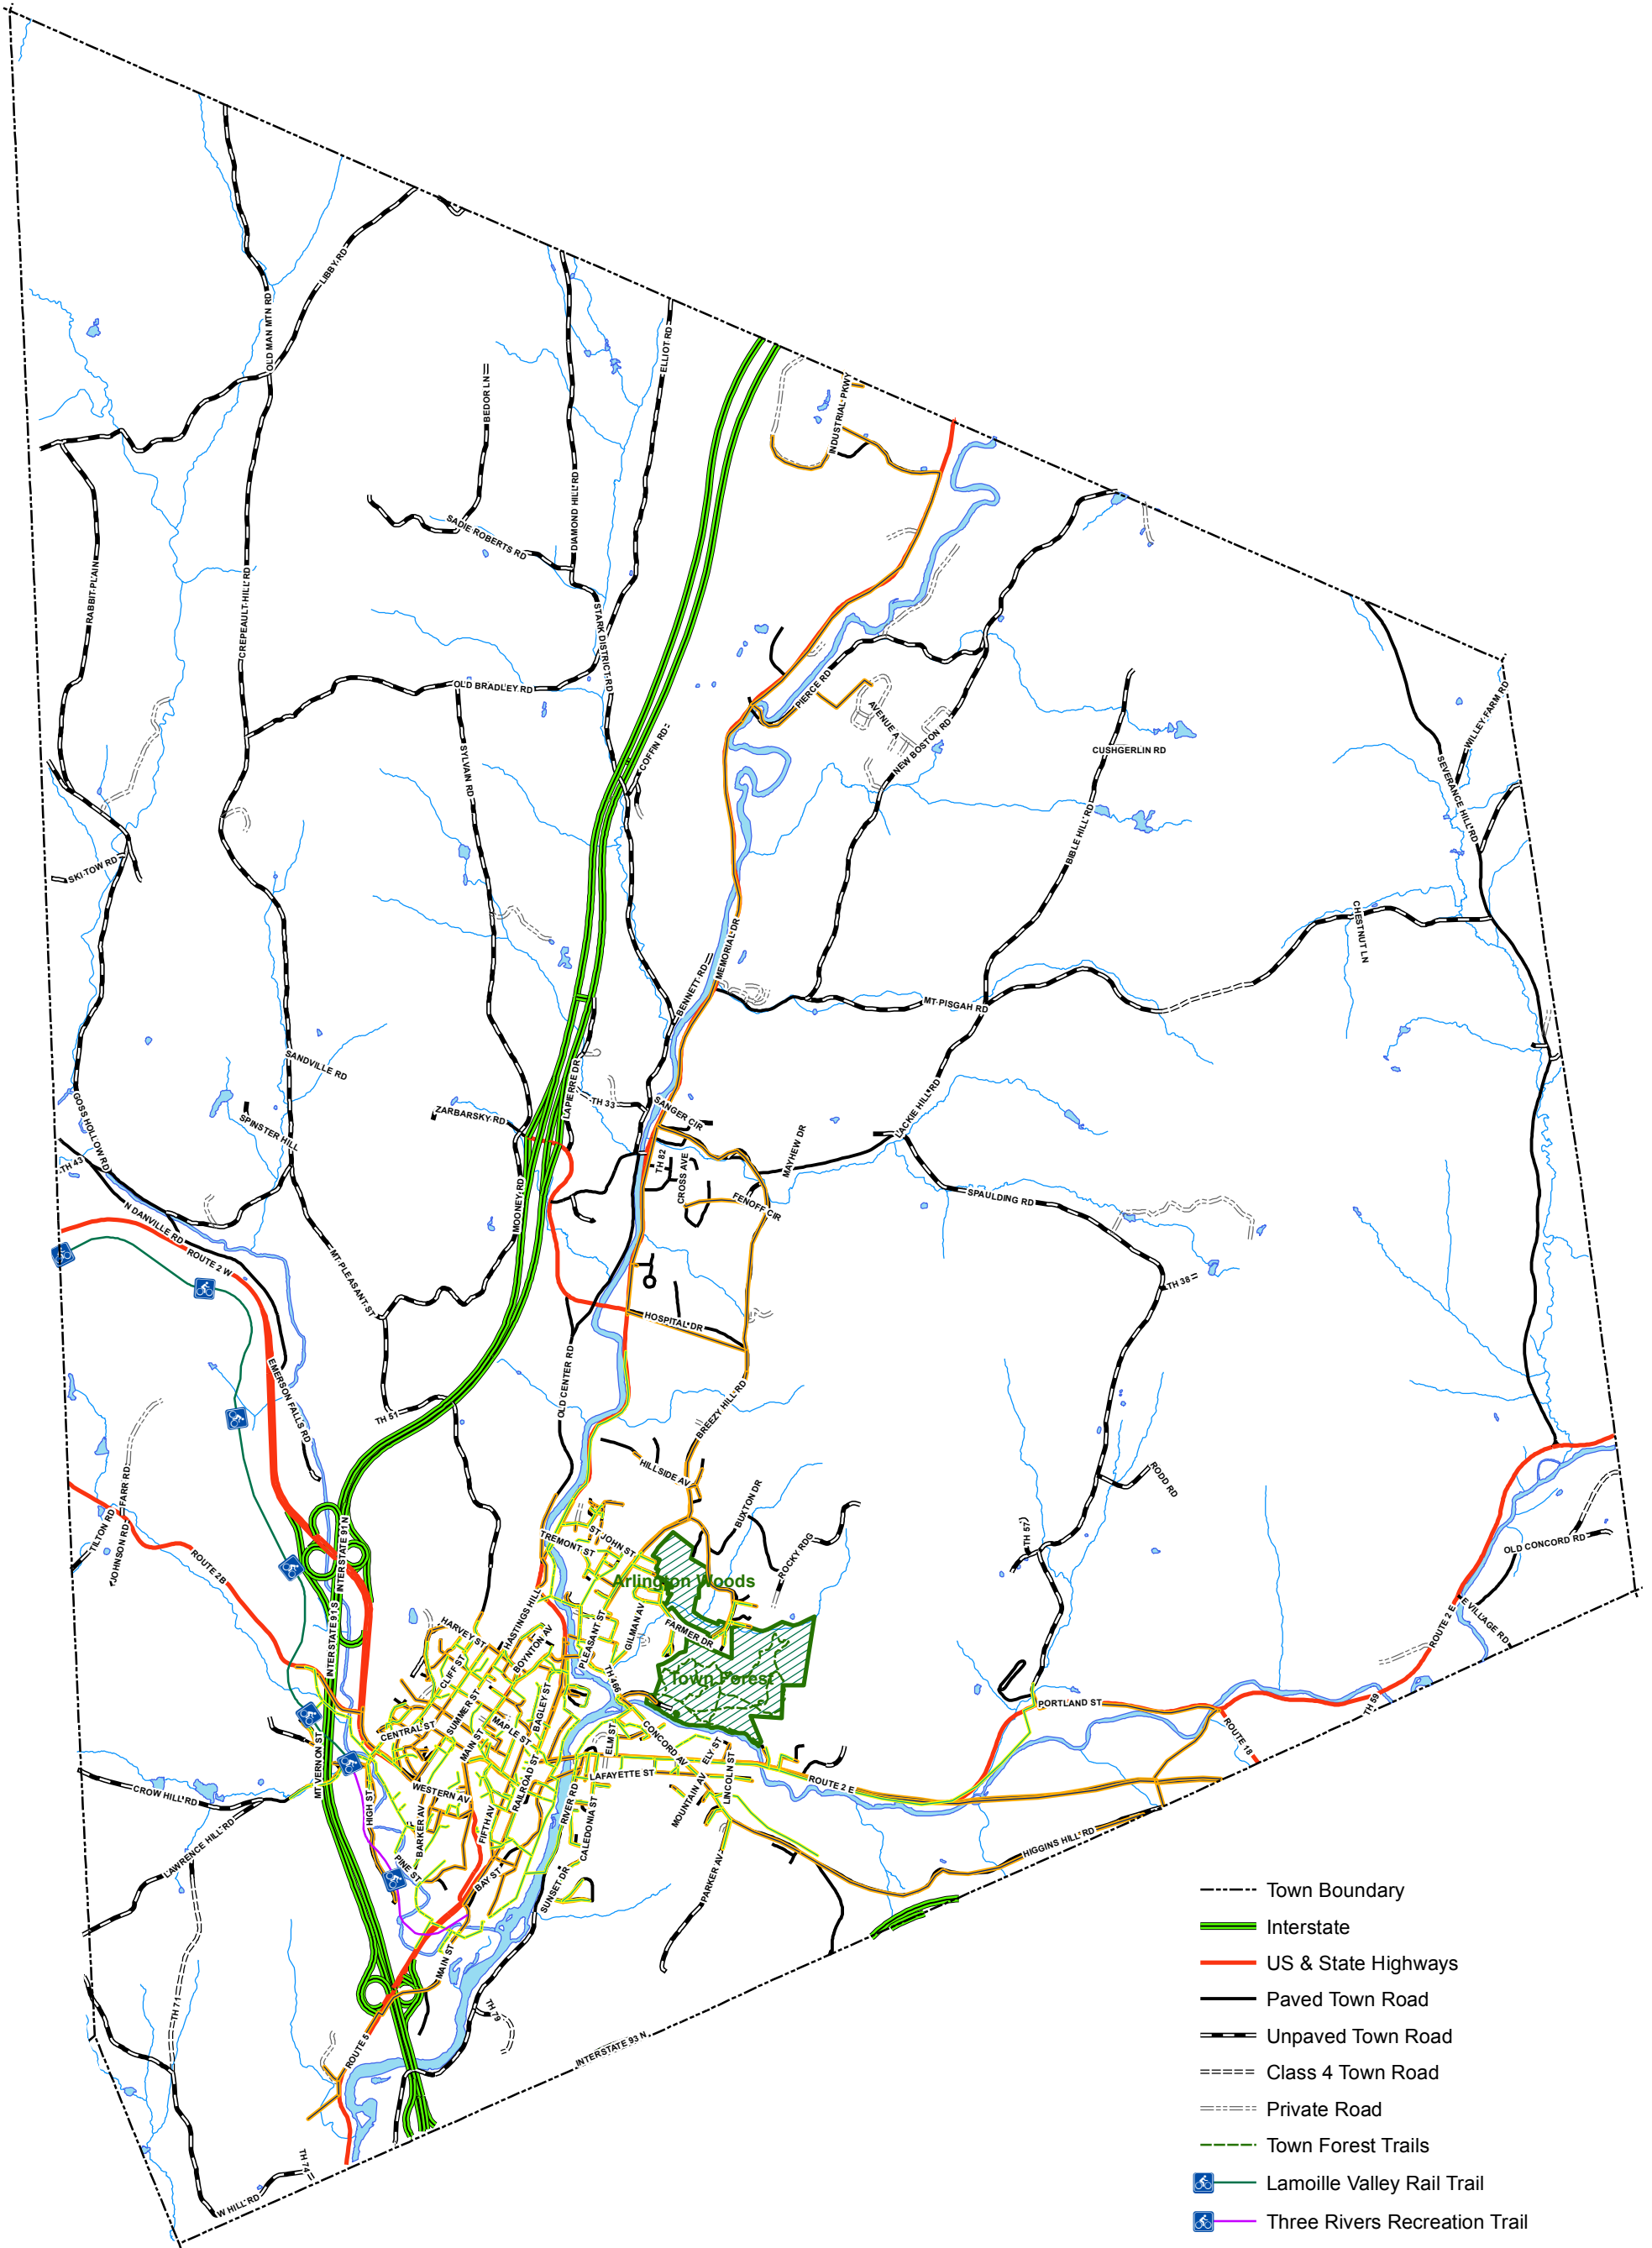

St Johnsbury, VT Transportation & Utilities Map

05/03/2017

- Town Boundary
- Interstate
- US & State Highways
- Paved Town Road
- Unpaved Town Road
- Class 4 Town Road
- Private Road
- Town Forest Trails
- Lamoille Valley Rail Trail
- Three Rivers Recreation Trail
- Municipal Water Lines
- Municipal Sewer Lines
- Streams
- Lakes, Ponds, & Rivers
- Town Owned Forests