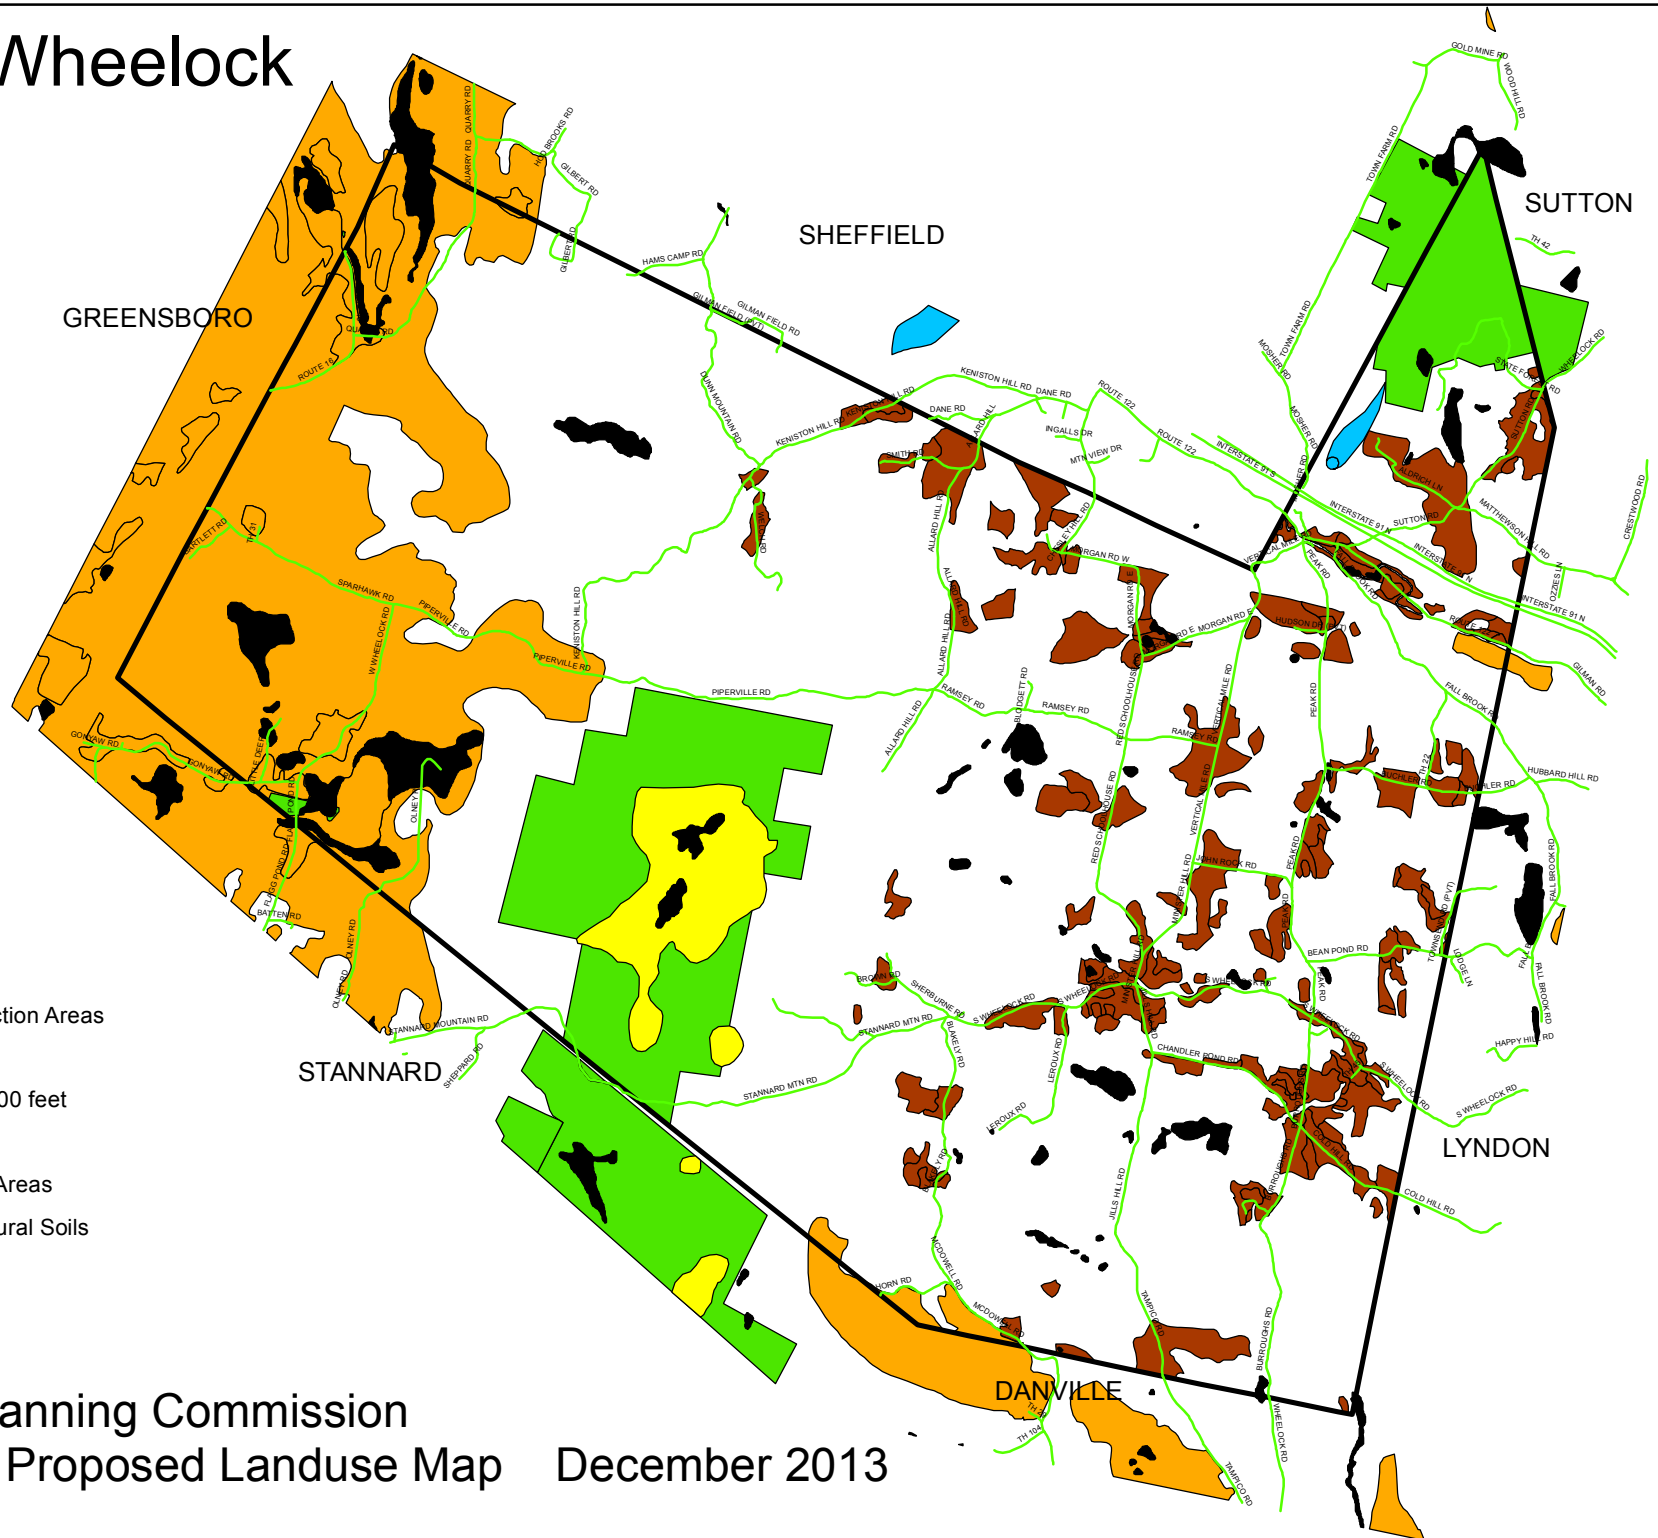

# Town of Wheelock

Scale 1:75,000

## Legend

- Roads
- Town Boundary
- Wellhead Protection Areas
- Wetlands
- Areas Above 2500 feet
- Public Lands
- Deer Wintering Areas
- Primary Agricultural Soils

Wheelock Planning Commission  
Existing and Proposed Landuse Map December 2013