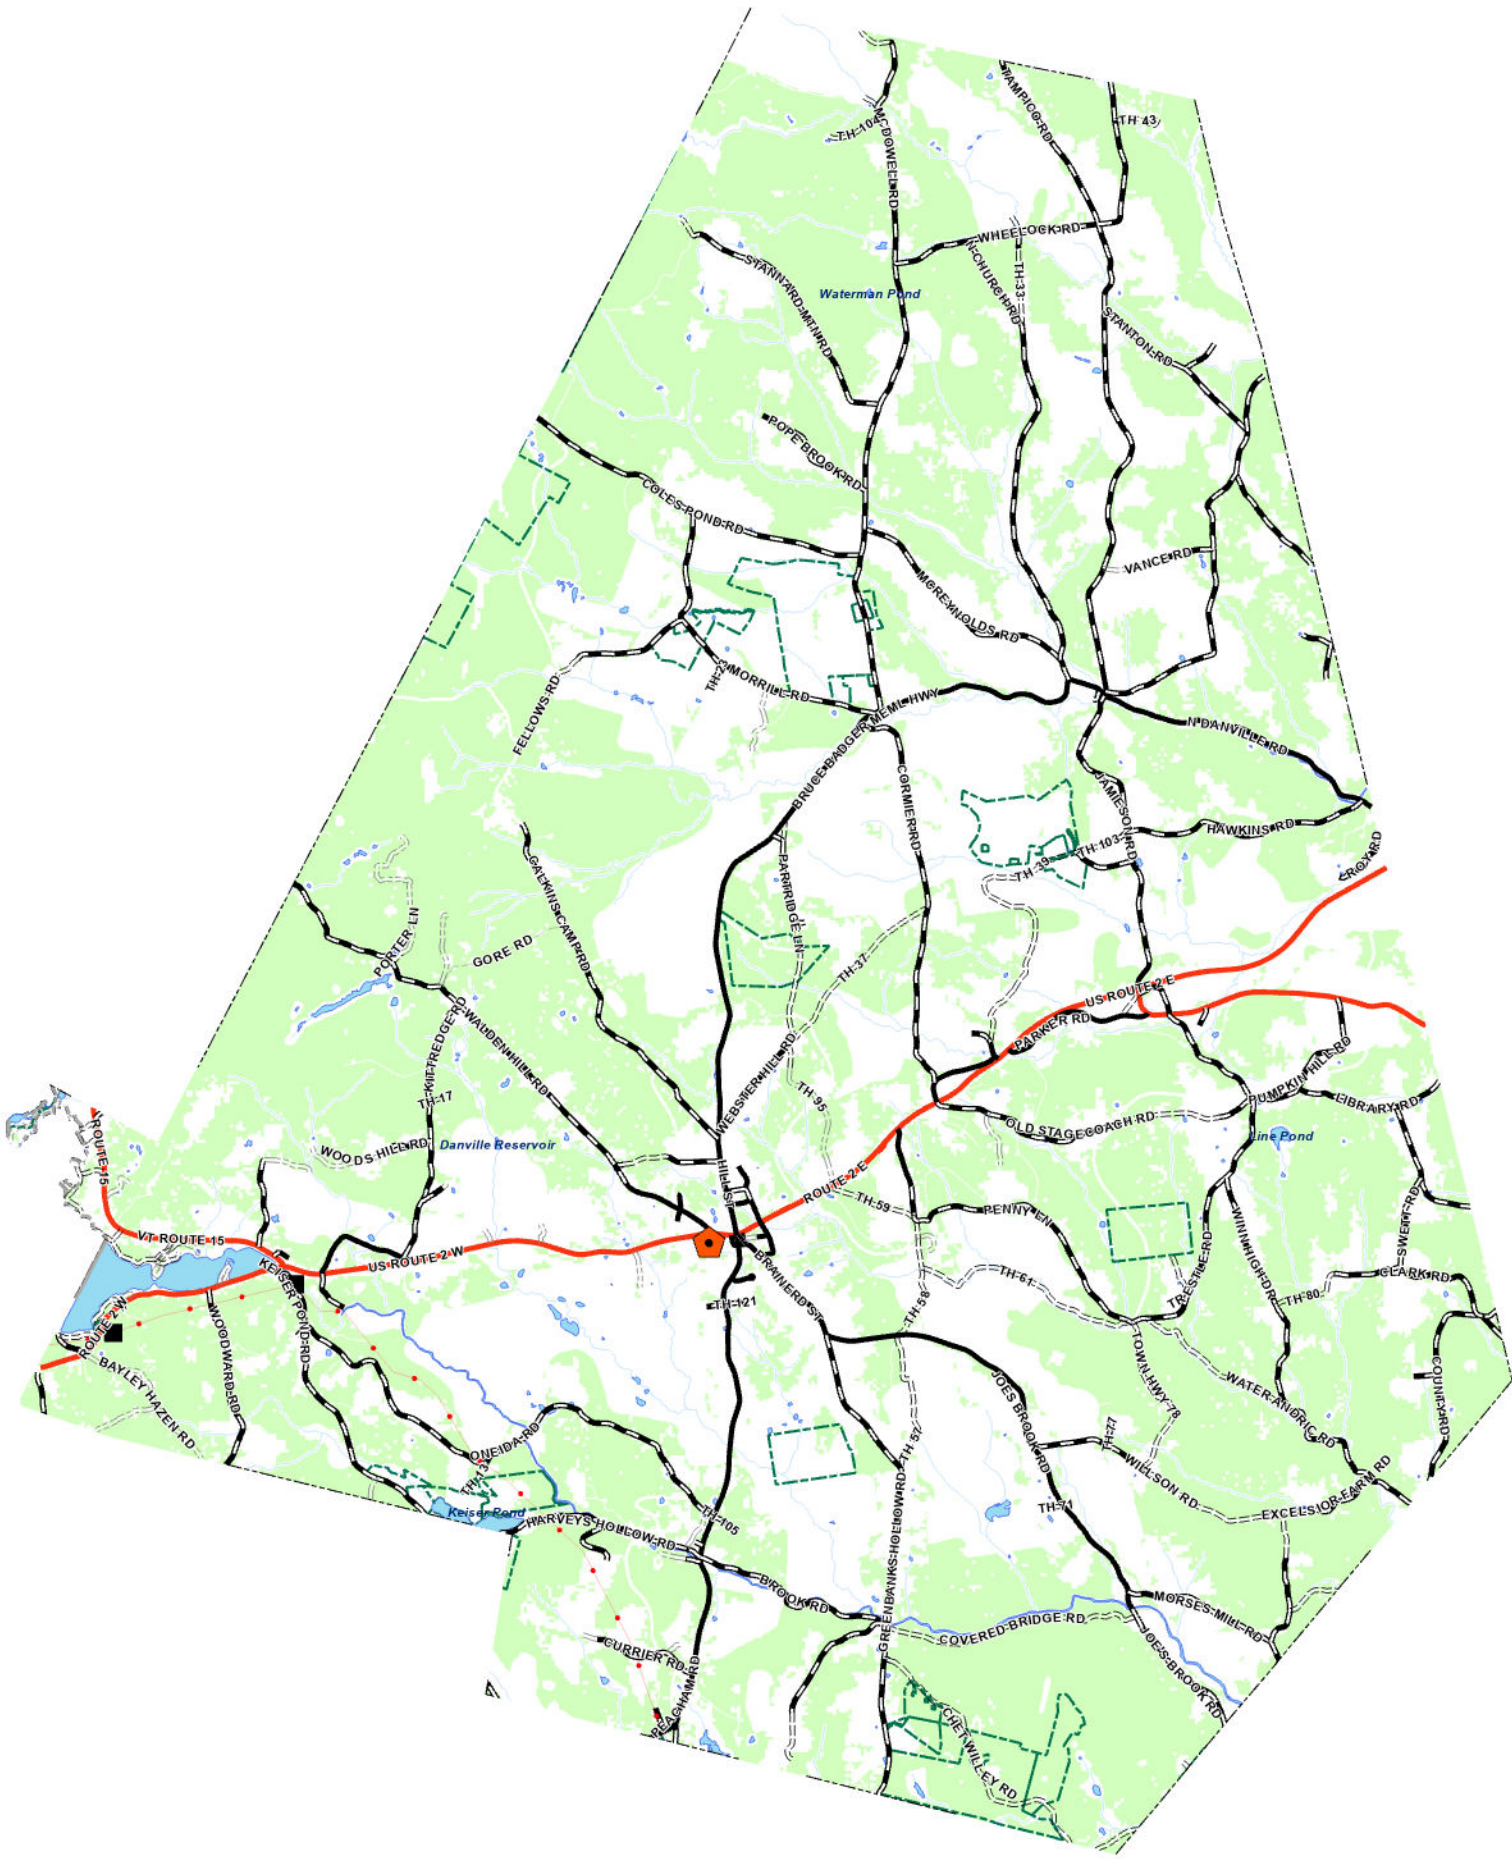

Danville, VT Woody Biomass Map

05/15/2024

Legend

- Substation
- ⬠ Existing Woody Biomass Facilities
- ▲ Existing Wind Power Site
- Major electric transmission line
- US & State Highways
- Paved Town Highway
- Unpaved Town Highway
- Class 4 Town Highway
- Town Legal Trail
- Private Road
- County Boundary
- Town Boundary
- Streams
- Lakes, Ponds & Rivers
- Public Lands Boundary
- Woody Biomass Areas

Warning- This Data is for planning purposes only and does not replace a survey and/or engineering study. Because this map is developed from various scale sources, there may be some discrepancies between data layers.