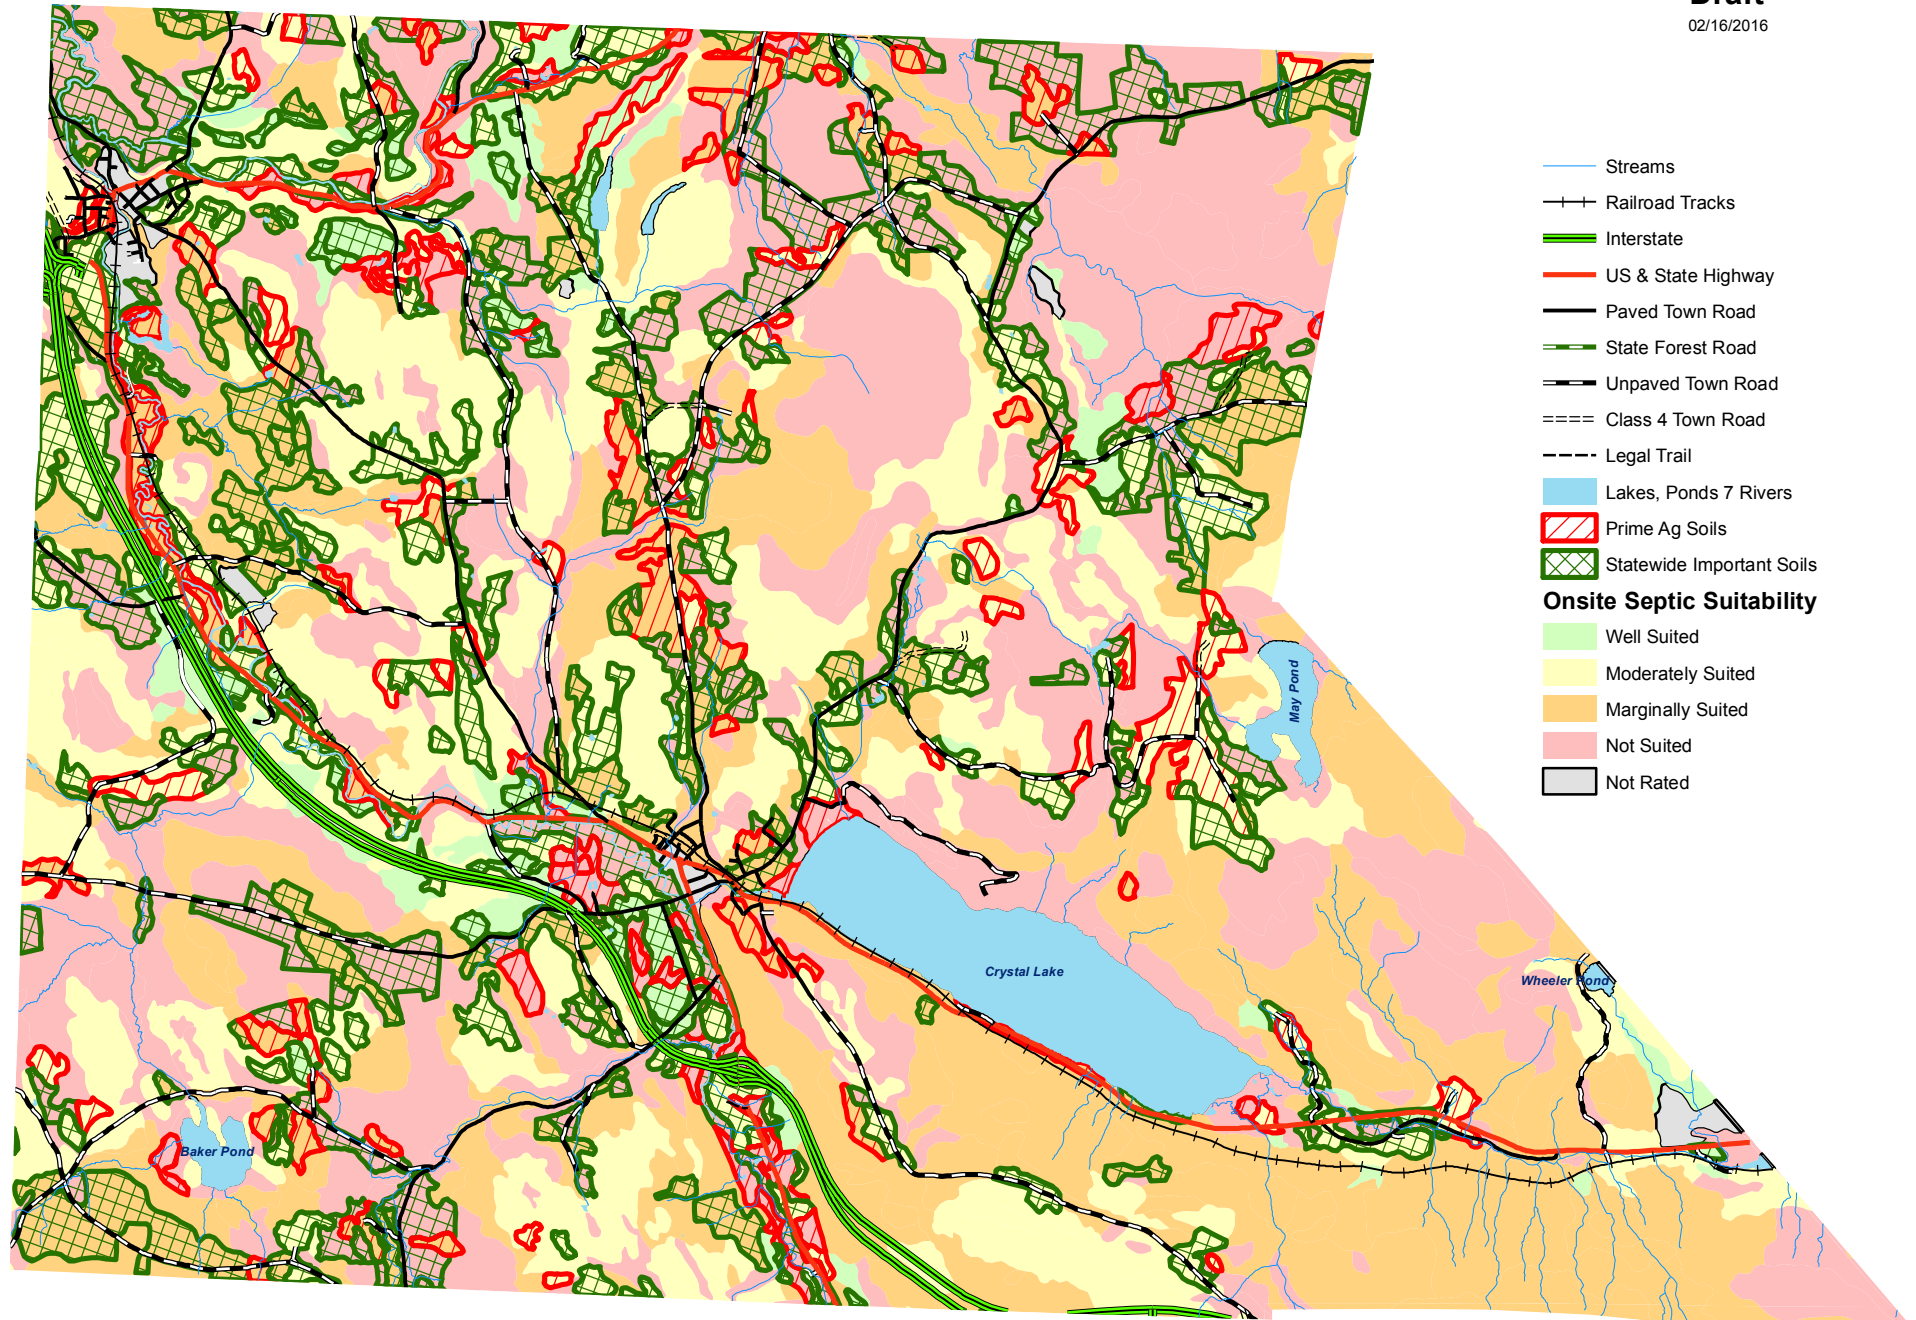

Town of Barton, VT Soils Constraints Map Draft

02/16/2016

Warning- This Data is for planning purposes only and does not replace a survey and/or engineering study. Because this map is developed from various scale sources, there may be some discrepancies between data layers.