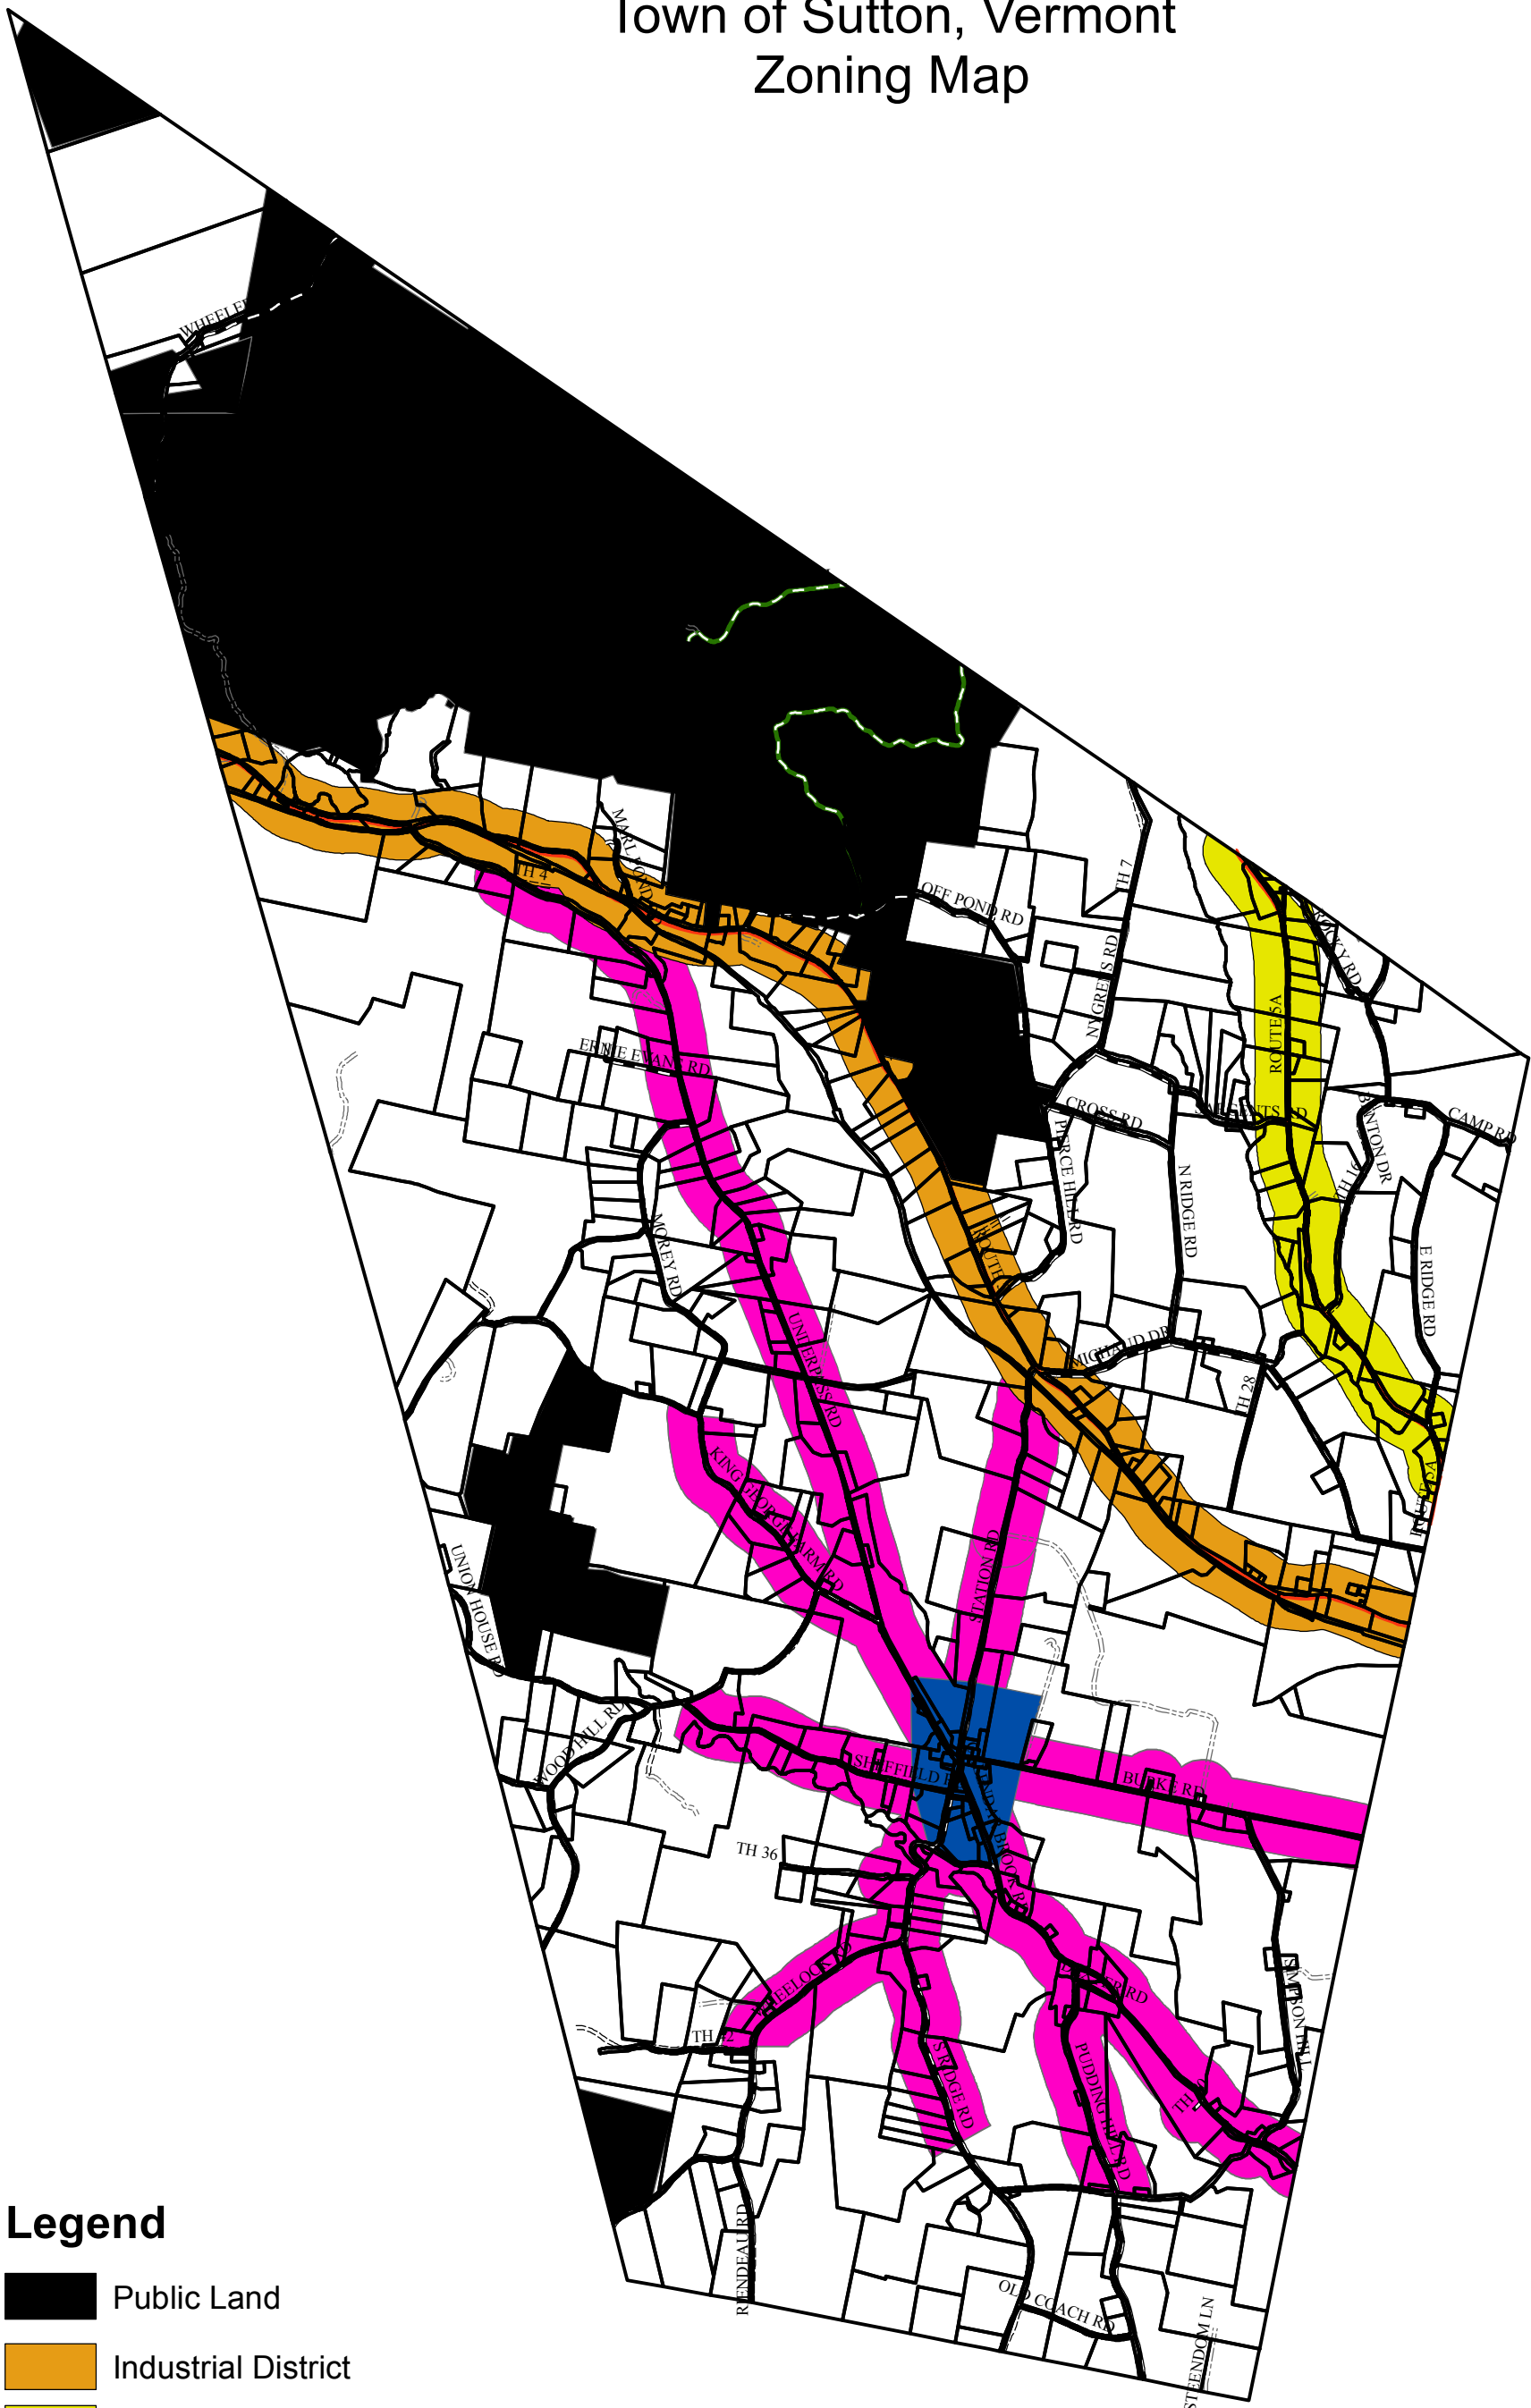

Town of Sutton, Vermont Zoning Map

Legend

-  Public Land
-  Industrial District
-  Scenic District
-  Residential District
-  Village District
-  Working Lands

Warning- This Data is for planning purposes only and does not replace a survey and/or engineering study. Because this map is developed from various scale sources, there may be some discrepancies between data layers.